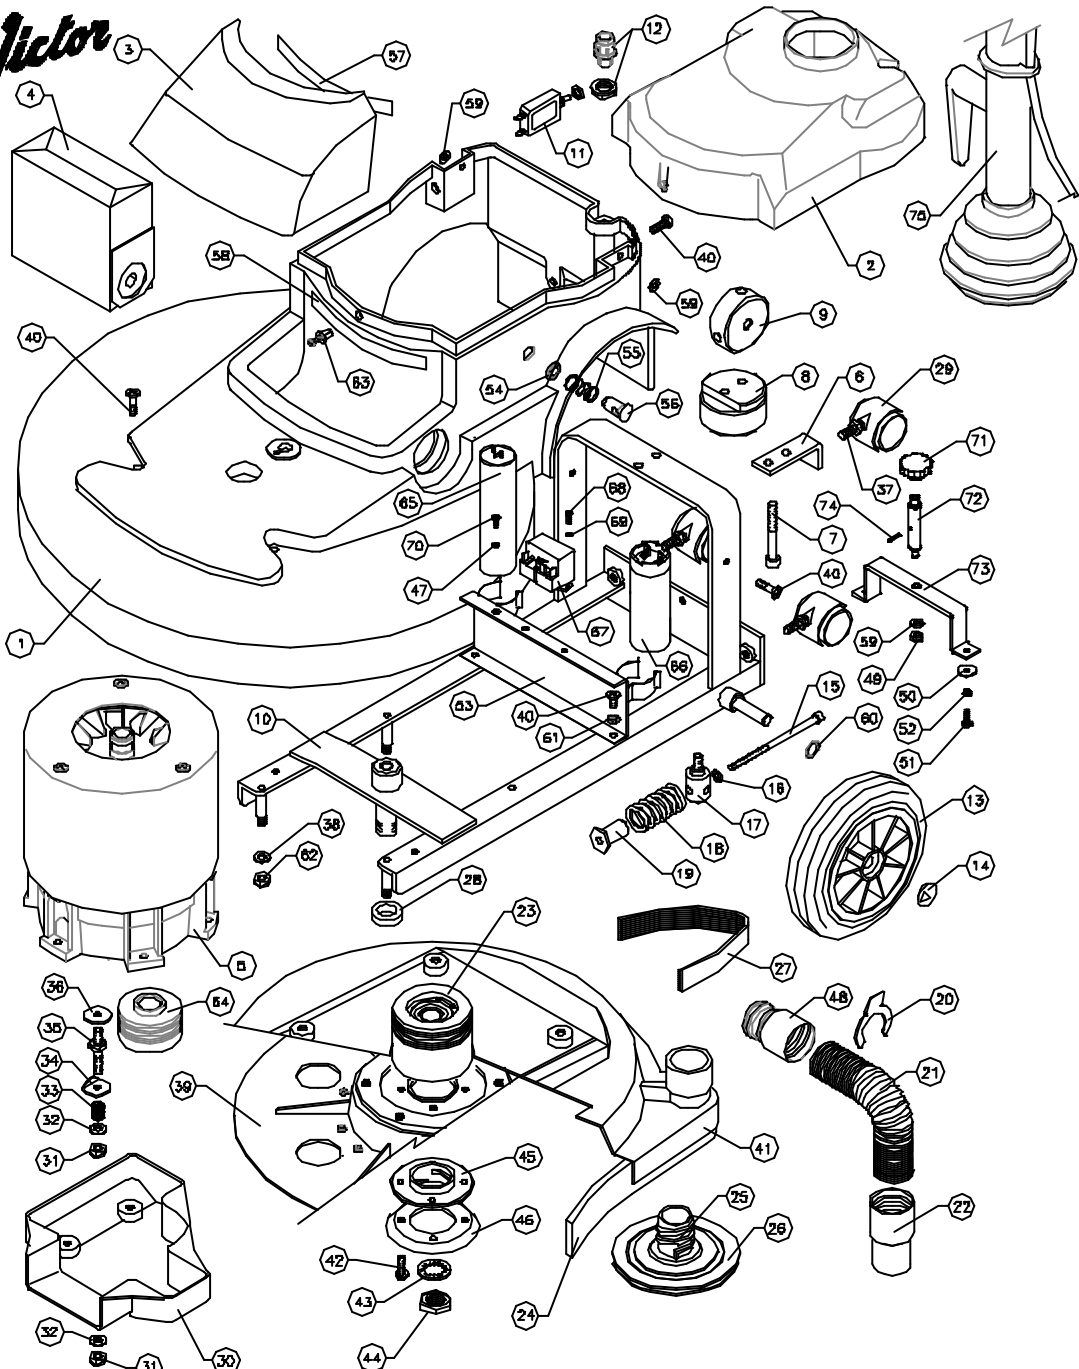

Victor

DOWDING & PLUMMER Ltd.

CALTHORPE HOUSE, STOCKFIELD ROAD,
BIRMINGHAM B27 6AP - ENGLAND

TEL: 0121-706-5771 FAX: 0121-708-1052

ITEM	PART No.	QTY.	DESCRIPTION	ITEM	PART No.	QTY.	DESCRIPTION
1	C1881/L/C	1	BODY MouldING	59	M5W	3	M5 x 14 Q/D PLAIN WASHER
2	C1726	1	TOP MOTOR COVER	60	SB13886	2	WAVEY WASHER - PLW4
3	C1397	1	FRONT DUST BAG COVER	61	M6WSH	2	M6 SHAKEPROOF WASHER
4	C1456	1	DUST BAG	62	M8NSB	4	M8 NUT - BINX
5	ATM2185	1	MOTOR ASSEMBLY	63	SB16039	1	SCRIVET
6	C1801	1	BACK BRACKET	64	C1807	1	MOTOR PULLEY #52 JB
7	MBX795C	2	SOCKET SCREW MBx70mm	65	SB18056	1	30MFD RUN CAPACITOR
8	C1401	1	MOUNTING BLOCK	66	SB15226	1	125MFD START CAPACITOR
9	C1399	1	SELECTOR PIVOT	67	SB13958	1	2CR4-256 START RELAY
10	C1787	1	WELDED FRAME	68	MSX155P	2	MSX15 POZIPAN HEAD SCREW
11	SB15500	1	CIRCUIT BREAKER 12AMP.	69	M3WSP	2	M3 SPRING WASHER
12	SB15833	1	CABLE GLAND M16	70	MAX105PE	1	MAX10 POZIPAN HEAD SCREW BRASS
13	SB1610/NT	2	WHEEL #200 REINFORCED-BLACK	71	SB16398	1	M8 HAND KNOB
14	SB13005/A	2	SPRING CAP 1/2"	72	DQ223	1	SKIRT LIFTER BAR
15	M6X1259C	1	SOCKET CAP SCREW M6 x 125mm	73	DQ220	1	SKIRT LIFTER BRACKET
16	11-4X3-4W	1	1/4" 1/D x 3/4" D/D WASHER	74	SB13450	1	3/32" x 3/4" SLEOCK PIN
17	AZD64	1	MOTOR PILLAR STUD	75	AH1293	1	HANDLE ASSEMBLY
18	A1850	1	SPRING #30 x 50				
19	A1865	1	SPRING RETAINER				
20	C1391	1	HOSE CLIP				
21	SB16136/F	1	STRETCH HOSE				
22	SB15688	1	HOSE END 32mm - BLACK				
23	AYP1036	1	480mm x 75mm DRIVE PULLEY ASSY.				
24	C4004/C	1	DIFFUSER FLOOR SEAL				
25	B1163	1	PAD RETAINER				
26	A1B42	1	POLYETHYLENE WASHER				
27	SB15829	1	DRIVE BELT 340 JB				
28	AZD02	1	PULLEY SPACER				
29	SB18529	3	#40 TWIN PLASTIC WHEEL CASTER				
30	C1398	1	DRIVE BELT GUARD				
31	M8NSB	6	M8 NUT - BINX				
32	M8W	7	M8 PLAIN WASHER				
33	AZ132	3	SPRING #14 x 15				
34	AZD69	3	FOLDED WASHER				
35	AZD08	3	MOTOR STUD				
36	A1378	4	PLAIN WASHER #30x#8x2.5				
37	SB18537	3	M8 x 15 CASTOR STEM				
38	M8W	4	M8 PLAIN WASHER				
39	AYD101B	1	17" DRIVE PLATE ASSY.				
40	M6X10SP	7	M6 x 10 SCREW - POZIPAN				
41	C1886/L	1	SKIRT ASSEMBLY				
42	MBX28PPTT	4	M6 x 20 SCREW - TAPRITE				
43	M20WSP	1	M20 SPRING WASHER				
44	M20NH	1	M20 HALF NUT				
45	B1164	1	RETAINER NUT				
46	A1882	1	REINFORCING RING				
47	M4WB	1	M4 PLAIN WASHER BRASS				
48	B1367/BL	1	SWIVEL END INNER - BLACK				
49	M8NSB	1	M8 NUT - BINX				
50	M5W	2	M5 x 19 Q/D PLAIN WASHER				
51	MSX105P	2	M5 x 10 SCREW - POZIPAN				
52	M3WSP	2	M3 SPRING WASHER				
53	C1703	1	CAPACITOR MOUNTING BRACKET				
54	A1844	1	FIXING WASHER - #10mm				
55	A1820	1	SPRING #17 x 25				
56	A1845	1	ANCHOR PIN (15mm) PLASTIC				
57	SB16328	1	HOOK STRIP				
58	SB16327	1	LOOP STRIP				