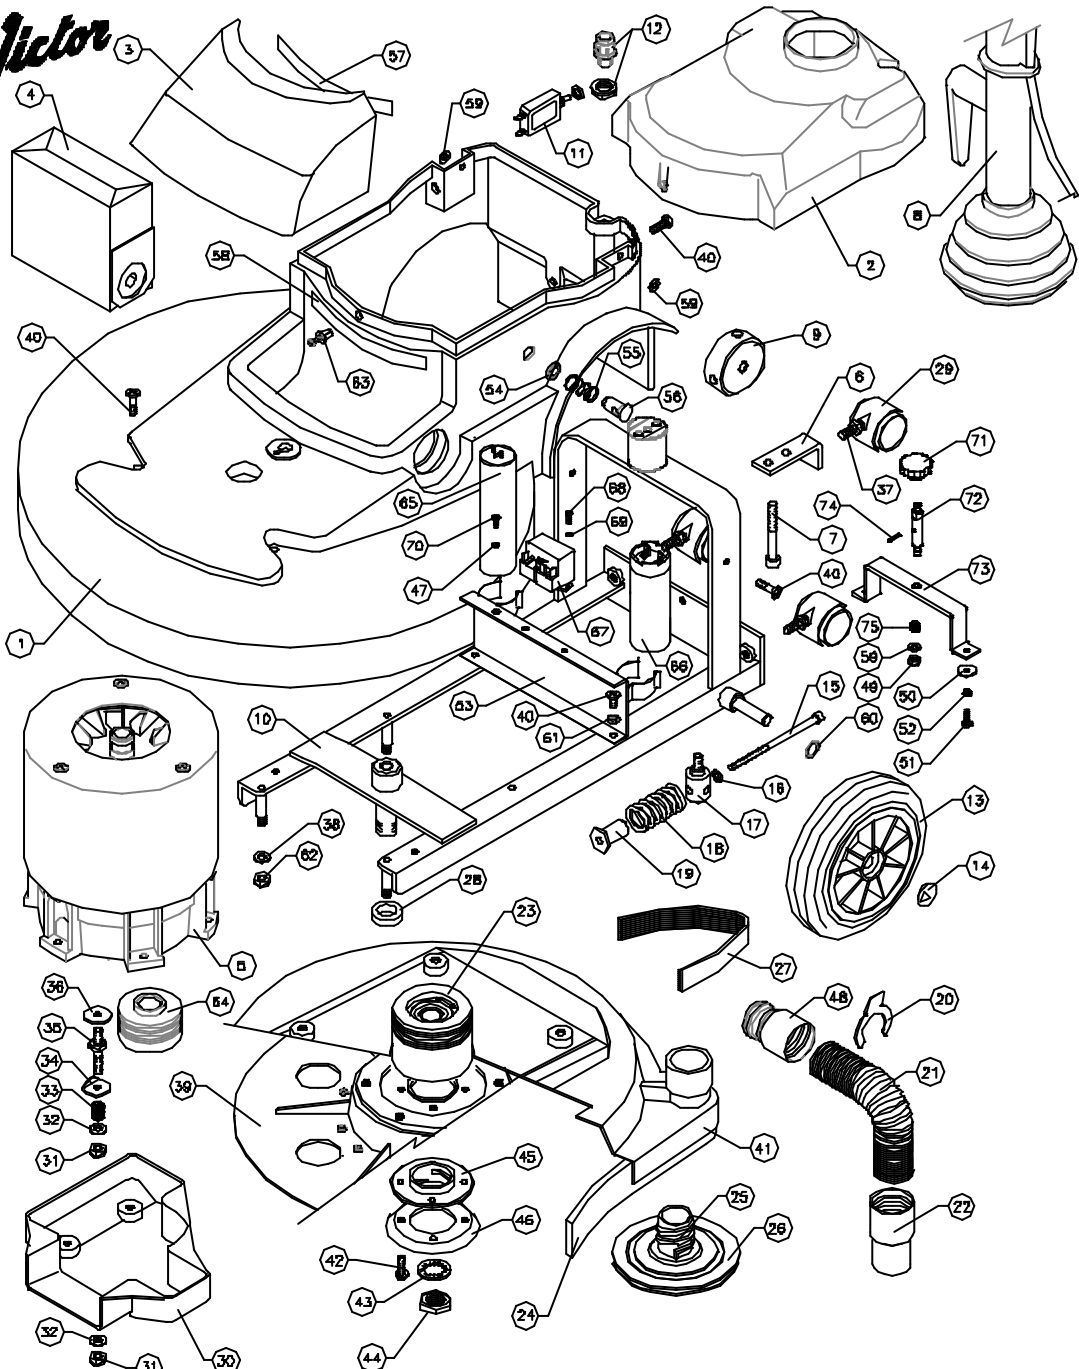

Victor

DOWDING & PLUMMER Ltd.

CALTHORPE HOUSE, STOCKFIELD ROAD,
BIRMINGHAM B27 6AP - ENGLAND

TEL: 0121-706-5771 FAX: 0121-708-1052

ITEM	PART No.	QTY.	DESCRIPTION	ITEM	PART No.	QTY.	DESCRIPTION
1	C1881/L/C	1	BODY MouldING	59	M5W	3	M5 x 14 Q/D PLAIN WASHER
2	C1726	1	TOP MOTOR COVER	60	SB13886	2	WAVEY WASHER - PLW4
3	C1397	1	FRONT DUST BAG COVER	61	M6WSH	2	M6 SHAKEPROOF WASHER
4	C1456	1	DUST BAG	62	M8NSB	4	M8 NUT - BINX
5	ATM2185	1	MOTOR ASSEMBLY	63	SB16039	1	SCRIVET
6	C1801	1	BACK BRACKET	64	C1807	1	MOTOR PULLEY #52 JB
7	MBX705C	2	SOCKET SCREW MBx70mm	65	SB18056	1	30MFD RUN CAPACITOR
8	AYH1283	1	HANDLE ASSEMBLY	66	SB15226	1	125MFD START CAPACITOR
9	C1399	1	SELECTOR PIVOT	67	SB13958	1	2CR4-256 START RELAY
10	C1787	1	WELDED FRAME	68	MSX155P	2	MSX15 POZIPAN HEAD SCREW
11	SB18500	1	CIRCUIT BREAKER 12AMP.	69	M3WSP	2	M3 SPRING WASHER
12	SB18533	1	CABLE GLAND M16	70	MAX105PB	1	MAX10 POZIPAN HEAD SCREW BRASS
13	SB1610/NT	2	WHEEL #200 REINFORCED-BLACK	71	SB16388	1	M8 HAND KNOB
14	SB13005/A	2	SPRING CAP 1/2"	72	DQ223	1	SKIRT LIFTER BAR
15	M6X1259C	1	SOCKET CAP SCREW M6 x 125mm	73	DQ220	1	SKIRT LIFTER BRACKET
16	11-4X3-4W	1	1/4" 1/D x 3/4" D/D WASHER	74	SB13450	1	3/32" x 3/4" SLEOCK PIN
17	A2D64	1	MOTOR PILLAR STUD	75	SB16882	1	# 0.5 SPRING SS
18	A1850	1	SPRING #30 x 50				
19	A1866	1	SPRING RETAINER				
20	C1391	1	HOSE CLIP				
21	SB18136/F	1	STRETCH HOSE				
22	SB18588	1	HOSE END 32mm - BLACK				
23	AYP1036	1	480mm x 75mm DRIVE PULLEY ASSY.				
24	C4004/C	1	DIFFUSER FLOOR SEAL				
25	B1163	1	PAD RETAINER				
26	A1B42	1	POLYETHYLENE WASHER				
27	SB18829	1	DRIVE BELT 340 JB				
28	A2D02	1	PULLEY SPACER				
29	SB18529	3	#40 TWIN PLASTIC WHEEL CASTER				
30	C1398	1	DRIVE BELT GUARD				
31	M8NSB	6	M8 NUT - BINX				
32	M8W	7	M8 PLAIN WASHER				
33	A2132	3	SPRING #14 x 15				
34	A2D69	3	FOLDED WASHER				
35	A2D08	3	MOTOR STUD				
36	A1378	4	PLAIN WASHER #30x#8x2.5				
37	SB18537	3	M8 x 15 CASTOR STEM				
38	M8W	4	M8 PLAIN WASHER				
39	AYD101B	1	17" DRIVE PLATE ASSY.				
40	M6X10SP	7	M6 x 10 SCREW - POZIPAN				
41	C1886/L	1	SKIRT ASSEMBLY				
42	MBX20PPTT	4	M6 x 20 SCREW - TAPRITE				
43	M20WSP	1	M20 SPRING WASHER				
44	M80NH	1	M80 HALF NUT				
45	B1164	1	RETAINER NUT				
46	A1882	1	REINFORCING RING				
47	M4WB	1	M4 PLAIN WASHER BRASS				
48	B1367/BL	1	SWIVEL END INNER - BLACK				
49	M8NSB	1	M8 NUT - BINX				
50	M5W	2	M5 x 19 Q/D PLAIN WASHER				
51	MSX105P	2	M5 x 10 SCREW - POZIPAN				
52	M3WSP	2	M3 SPRING WASHER				
53	C1703	1	CAPACITOR MOUNTING BRACKET				
54	A1B44	1	FIXING WASHER - #10mm				
55	A1820	1	SPRING #17 x 25				
56	A1045	1	ANCHOR PIN (15mm) PLASTIC				
57	SB18328	1	HOCK STRIP				
58	SB18327	1	LOOP STRIP				