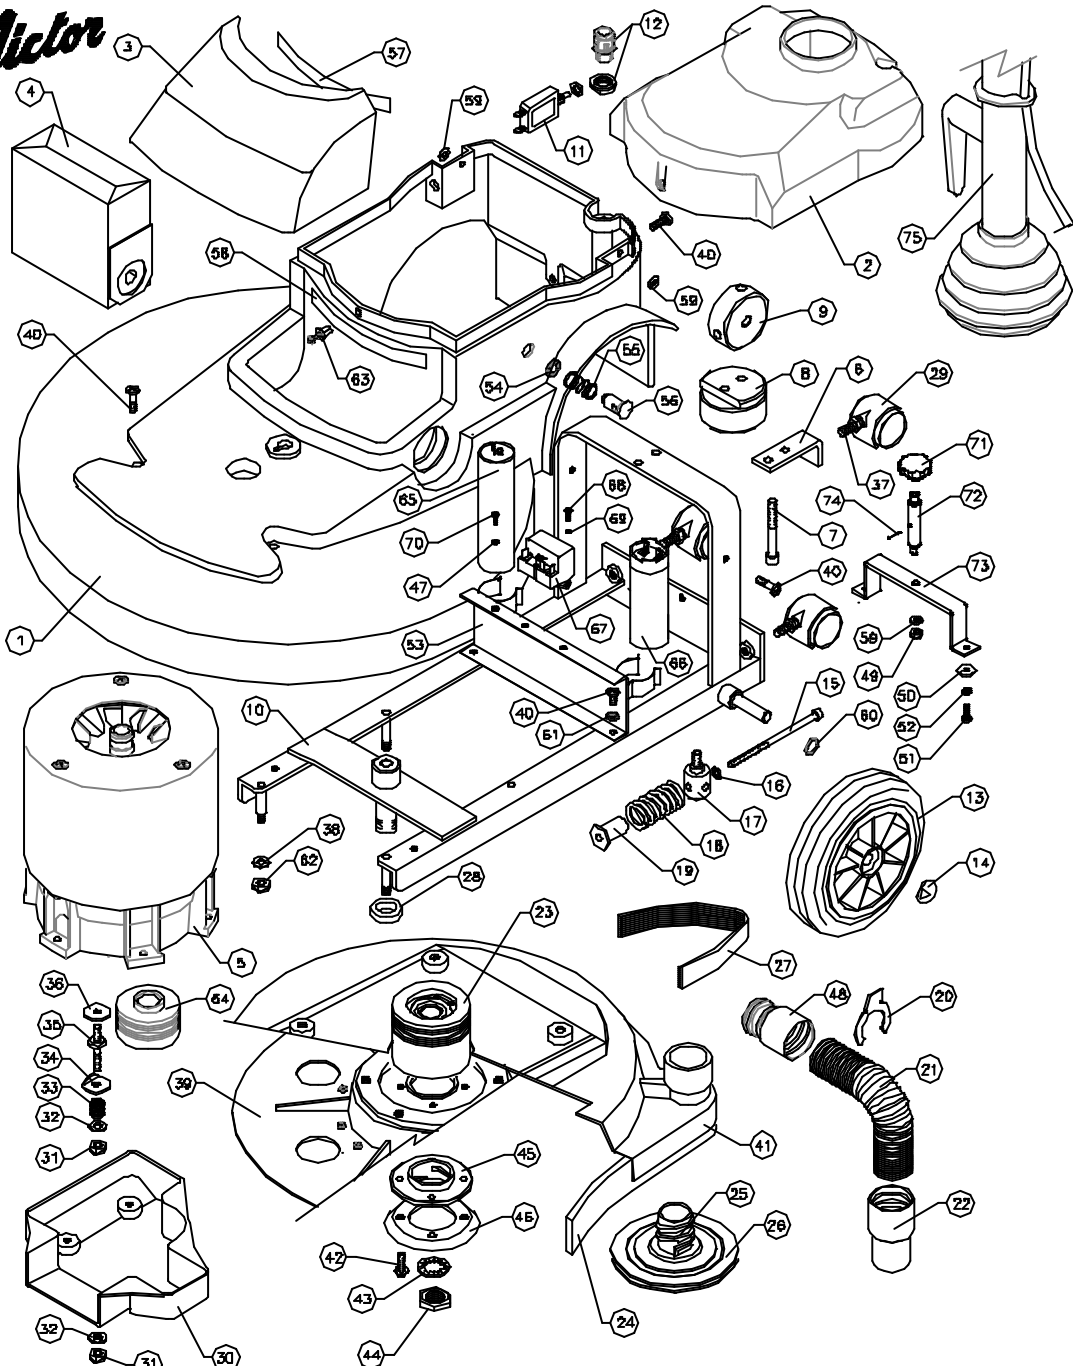

**Victor**

**DOWDING & PLUMMER Ltd.**

CALTHORPE HOUSE, STOCKFIELD ROAD,  
BIRMINGHAM B27 6AP - ENGLAND

TEL: 0121-706-5771 FAX: 0121-708-1052

ITEM	PART No.	QTY.	DESCRIPTION	ITEM	PART No.	QTY.	DESCRIPTION
1	C1786/L/C	1	BODY MouldING	59	M5W	3	M5 x 14 O/D PLAIN WASHER
2	C1726	1	TOP MOTOR COVER	60	SB13686	2	WAVEY WASHER - PLW4
3	C1367	1	FRONT DUST BAG COVER	61	M6WSH	2	M6 SHAKEPROOF WASHER
4	C1456	1	DUST BAG	62	M6NSB	4	M6 NUT - BINX
5	ATM2105	1	MOTOR ASSEMBLY	63	SB16039	1	SCRIVET
6	C1801	1	BACK BRACKET	64	C1807	1	MOTOR PULLEY #52 JB
7	M8X709C	2	SOCKET SCREW M8x70mm	65	SB19056	1	30MFD RUN CAPACITOR
8	C1401	1	MOUNTING BLOCK	66	SB16226	1	125MFD START CAPACITOR
9	C1399	1	SELECTOR PIVOT	67	SB13908	1	2CR4-256 START RELAY
10	C1787	1	WELDED FRAME	68	N3X166P	2	M5X16 POZIPAN HEAD SCREW
11	SB15500	1	CIRCUIT BREAKER 12AMP.	69	N3WSP	2	M5 SPRING WASHER
12	SB15633	1	CABLE GLAND M16	70	N4X105PB	1	M4X10 POZIPAN HEAD SCREW BRASS
13	SB16101/NT	2	WHEEL #200 REINFORCED-BLACK	71	SB16398	1	M6 HAND KNOB
14	SB13003/A	2	SPRING CAP 1/2"	72	DQ223	1	SKIRT LIFTER BAR
15	M8X1256C	1	SOCKET CAP SCREW M6 x 125mm	73	DQ220	1	SKIRT LIFTER BRACKET
16	11-4X3-4W	1	1/4" 1/D x 3/4" O/D WASHER	74	SB13480	1	3/32" x 3/4" SELLOCK PIN
17	A2064	1	MOTOR PILLAR STUD	75	AYH1283	1	HANDLE ASSEMBLY
18	A1850	1	SPRING #30 x 50				
19	A1865	1	SPRING RETAINER				
20	C1381	1	HOSE CLIP				
21	SB16136/F	1	STRETCH HOSE				
22	SB15668	1	HOSE END 32mm - BLACK				
23	AYP1036	1	#80mm x 75mm DRIVE PULLEY ASSY.				
24	C4004/E	1	DIFFUSER FLOOR SEAL				
25	B1163	1	PAD RETAINER				
26	A1842	1	POLYETHYLENE WASHER				
27	SB15829	1	DRIVE BELT 340 JB				
28	A2062	1	PULLEY SPACER				
29	SB16529	3	#40 TWIN PLASTIC WHEEL CASTOR				
30	C1398	1	DRIVE BELT GUARD				
31	M6NSB	6	M6 NUT - BINX				
32	M6W	7	M6 PLAIN WASHER				
33	A2132	3	SPRING #14 x 15				
34	A2069	3	FOLDED WASHER				
35	A2068	3	MOTOR STUD				
36	A1378	4	PLAIN WASHER #30x#x2.5				
37	SB16537	3	M6 x 15 CASTOR STEM				
38	M6W	4	M6 PLAIN WASHER				
39	AYD100B	1	20" DRIVE PLATE ASSY.				
40	M8X10SP	7	M6 x 10 SCREW - POZIPAN				
41	C1788/L	1	SKIRT ASSEMBLY				
42	M8X20PPTT	4	M6 x 20 SCREW - TAPTITE				
43	M20WSP	1	M20 SPRING WASHER				
44	M20NH	1	M20 HALF NUT				
45	B1184	1	RETAINER NUT				
46	A1882	1	REINFORCING RING				
47	M4WB	1	M4 PLAIN WASHER BRASS				
48	B1367/BL	1	SWIVEL END INNER - BLACK				
49	M6NSB	1	M6 NUT - BINX				
50	M5W	2	M5 x 19 O/D PLAIN WASHER				
51	M5X10SP	2	M5 x 10 SCREW - POZIPAN				
52	M5WSP	2	M5 SPRING WASHER				
53	C1703	1	CAPACITOR MOUNTING BRACKET				
54	A1844	1	FIXING WASHER - #10mm				
55	A1620	1	SPRING #17 x 23				
56	A1845	1	ANCHOR PIN (15mm) PLASTIC				
57	SB16328	1	HOOK STRIP				
58	SB16327	1	LOOP STRIP				