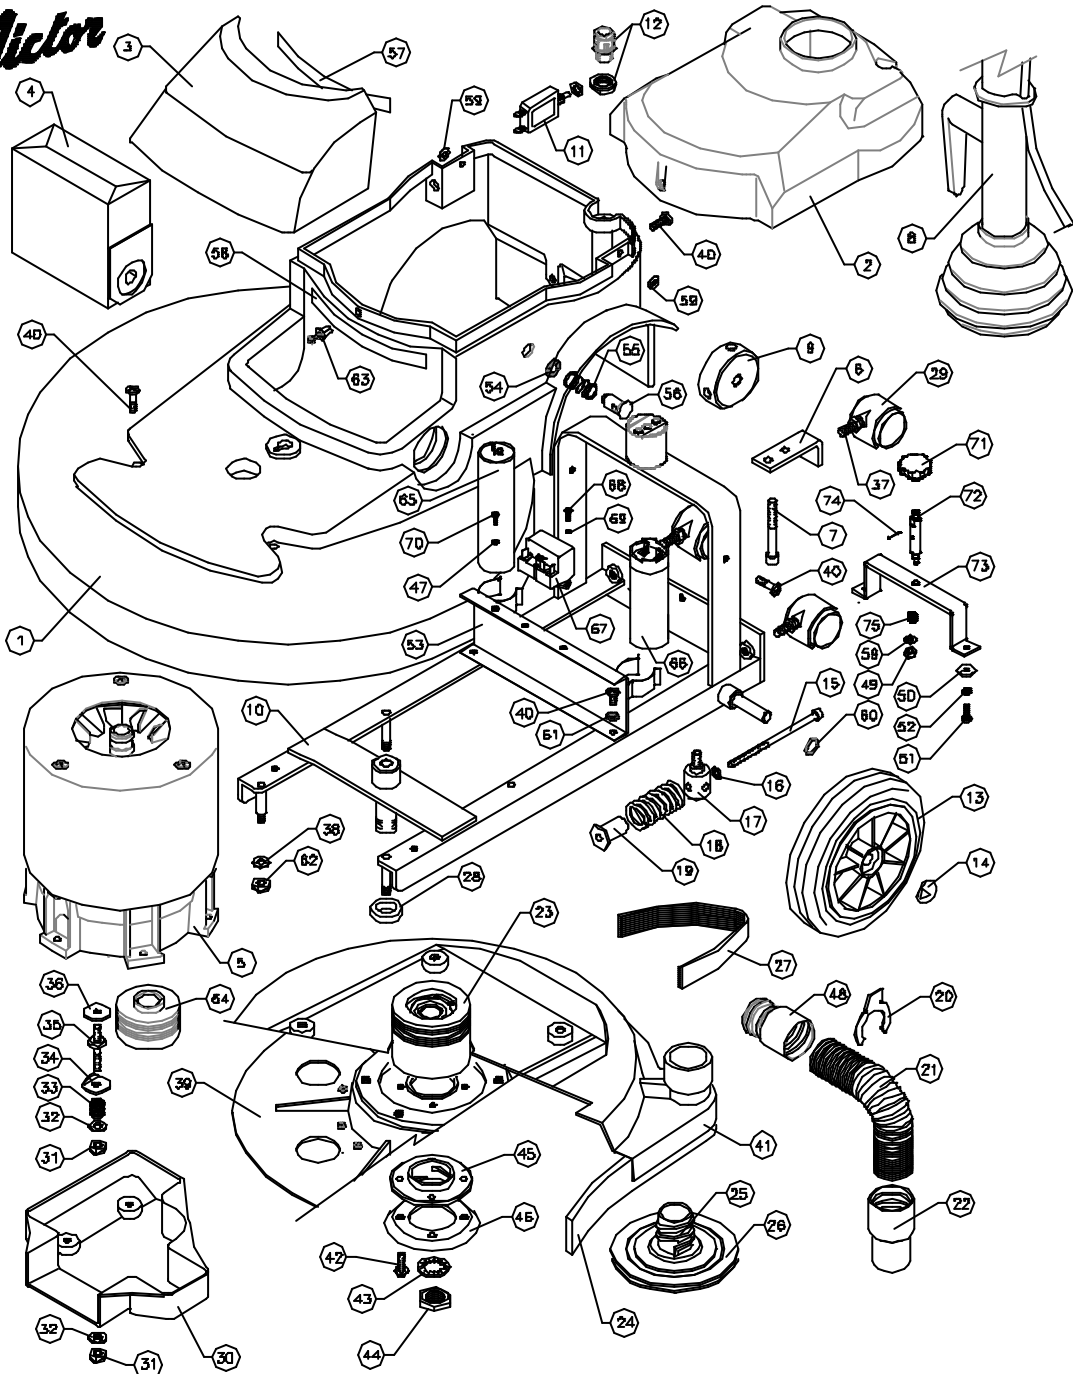

Victor

DOWDING & PLUMMER Ltd.

CALTHORPE HOUSE, STOCKFIELD ROAD,
BIRMINGHAM B27 6AP - ENGLAND

TEL: 0121-706-5771 FAX: 0121-708-1052

ITEM	PART No.	QTY.	DESCRIPTION	ITEM	PART No.	QTY.	DESCRIPTION
1	C1786/L/C	1	BODY MouldING	59	M5W	3	M5 x 14 O/D PLAIN WASHER
2	C1726	1	TOP MOTOR COVER	60	SB13686	2	WAVEY WASHER - PLW4
3	C1367	1	FRONT DUST BAG COVER	61	M6WSH	2	M6 SHAKEPROOF WASHER
4	C1456	1	DUST BAG	62	M6NSE	4	M6 NUT - BINX
5	ATM2105	1	MOTOR ASSEMBLY	63	SB16039	1	SCRIVET
6	C1801	1	BACK BRACKET	64	C1807	1	MOTOR PULLEY #52 JB
7	M8X709C	2	SOCKET SCREW M8x70mm	65	SB16056	1	30MFD RUN CAPACITOR
8	AH1293	1	HANDLE ASSEMBLY	66	SB16226	1	125MFD START CAPACITOR
9	C1399	1	SELECTOR PIVOT	67	SB13905	1	2CR4-256 START RELAY
10	C1787	1	WELDED FRAME	68	N5X166P	2	M5X16 POZIPAN HEAD SCREW
11	SB15600	1	CIRCUIT BREAKER 12AMP.	69	N3WSP	2	M6 SPRING WASHER
12	SB15633	1	CABLE GLAND M16	70	N4X105PB	1	M4X10 POZIPAN HEAD SCREW BRASS
13	SB16101/NT	2	WHEEL #200 REINFORCED-BLACK	71	SB16398	1	M6 HAND KNOB
14	SB13003/A	2	SPRING CAP 1/2"	72	DQ223	1	SKIRT LIFTER BAR
15	M8X1256C	1	SOCKET CAP SCREW M8 x 125mm	73	DQ220	1	SKIRT LIFTER BRACKET
16	11-4X3-4W	1	1/4" 1/D x 3/4" O/D WASHER	74	SB1348D	1	3/32" x 3/4" SELLOCK PIN
17	A2064	1	MOTOR PILLAR STUD	75	SB16882	1	# 8.5 SPRING SS
18	A1850	1	SPRING #30 x 50				
19	A1865	1	SPRING RETAINER				
20	C1381	1	HOSE CLIP				
21	SB16136/F	1	STRETCH HOSE				
22	SB15668	1	HOSE END 32mm - BLACK				
23	AYP1036	1	#80mm x 75mm DRIVE PULLEY ASSY.				
24	C4004/E	1	DIFFUSER FLOOR SEAL				
25	B1163	1	PAD RETAINER				
26	A1842	1	POLYETHYLENE WASHER				
27	SB15829	1	DRIVE BELT 340 JB				
28	A2062	1	PULLEY SPACER				
29	SB16529	3	#40 TWIN PLASTIC WHEEL CASTOR				
30	C1398	1	DRIVE BELT GUARD				
31	M6NSE	6	M6 NUT - BINX				
32	M6W	7	M6 PLAIN WASHER				
33	A2132	3	SPRING #14 x 15				
34	A2069	3	FOLDED WASHER				
35	A2068	3	MOTOR STUD				
36	A1378	4	PLAIN WASHER #30x#x2.5				
37	SB15637	3	M8 x 15 CASTOR STEM				
38	M6W	4	M6 PLAIN WASHER				
39	AYD100B	1	20" DRIVE PLATE ASSY.				
40	M8X10SP	7	M8 x 10 SCREW - POZIPAN				
41	C1788/L	1	SKIRT ASSEMBLY				
42	M8X20PPTT	4	M8 x 20 SCREW - TAPTITE				
43	M20WSP	1	M20 SPRING WASHER				
44	M20NH	1	M20 HALF NUT				
45	B1184	1	RETAINER NUT				
46	A1882	1	REINFORCING RING				
47	M4WB	1	M4 PLAIN WASHER BRASS				
48	B1367/BL	1	SWIVEL END INNER - BLACK				
49	M6NSE	1	M6 NUT - BINX				
50	M5W	2	M5 x 19 O/D PLAIN WASHER				
51	M5X10SP	2	M5 x 10 SCREW - POZIPAN				
52	M5WSP	2	M5 SPRING WASHER				
53	C1703	1	CAPACITOR MOUNTING BRACKET				
54	A1844	1	FIXING WASHER - #10mm				
55	A1620	1	SPRING #17 x 25				
56	A1845	1	ANCHOR PIN (15mm) PLASTIC				
57	SB16328	1	HOOK STRIP				
58	SB16327	1	LOOP STRIP				