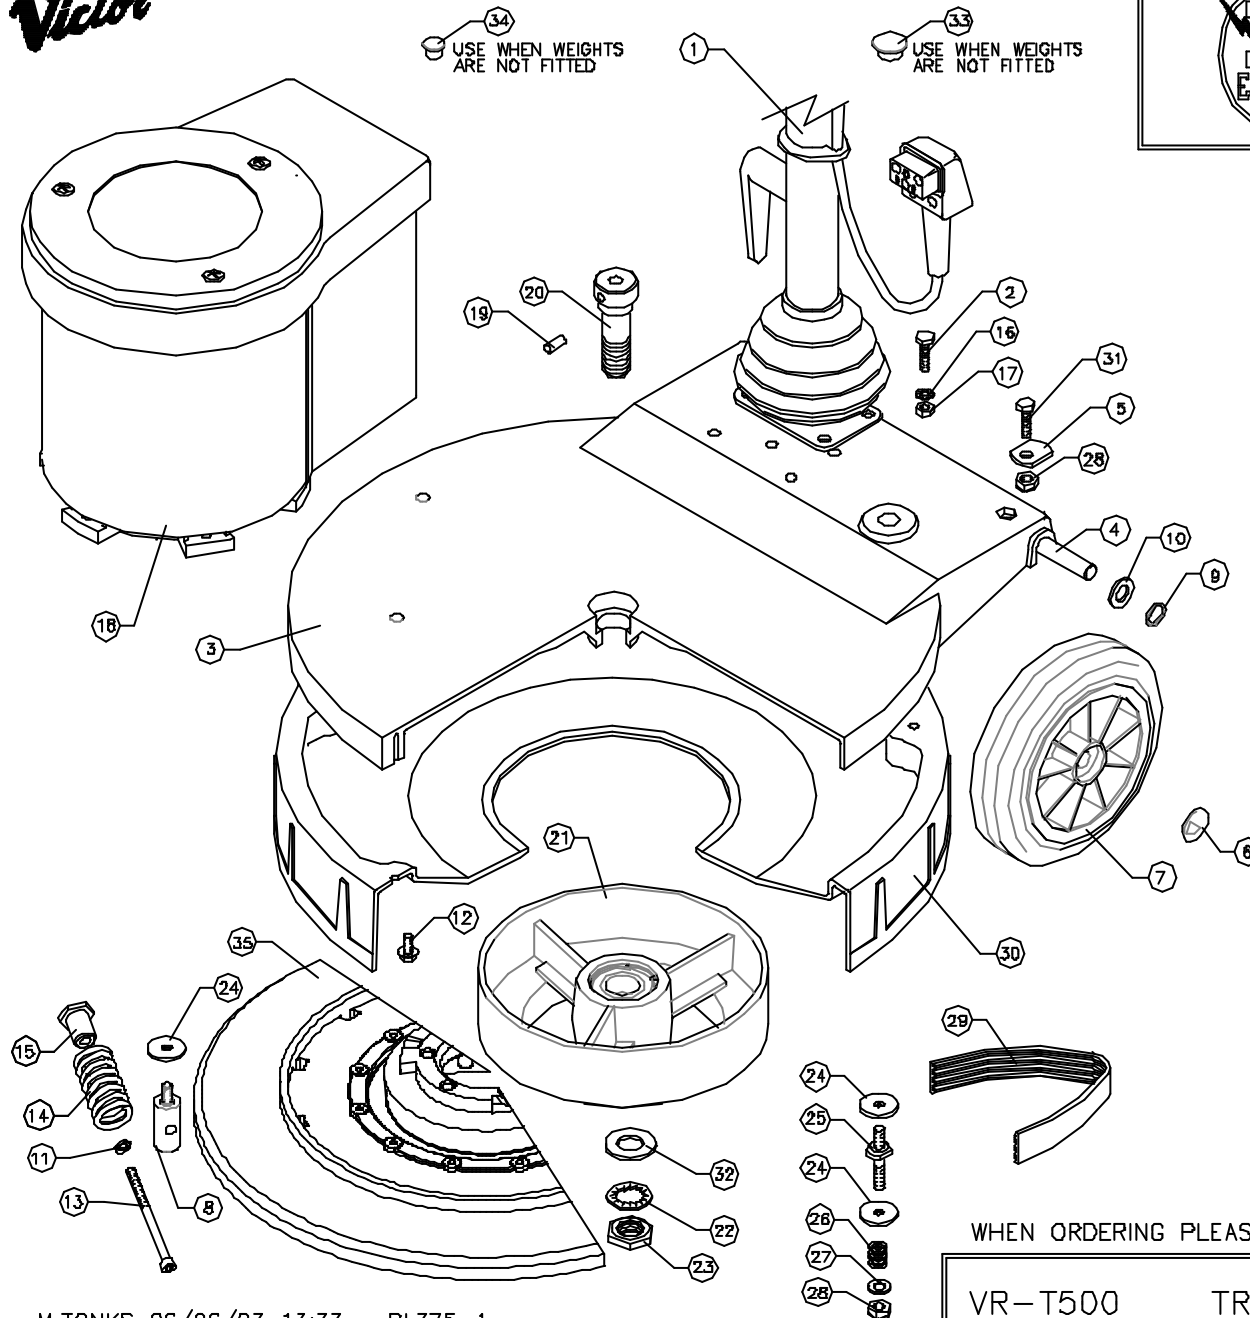

Victor

DOWDING & PLUMMER Ltd.

CALTHORPE HOUSE, STOCKFIELD ROAD,
BIRMINGHAM B27 6AP - ENGLAND

TEL: 0121-706-5771 FAX: 0121-708-1052

ITEM	PART No.	QTY.	DESCRIPTION
1	AYH1230	1	HANDLE ASSEMBLY
2	M8X30BH	4	M8 x 30HEX HEAD SCREW
3	B1130/GH	1	TROJAN BASE
4	A1299/PLTD	1	WHEEL AXLE (430mm) TROJAN
5	A1849	2	AXLE CLAMP
6	SEI3005/A	2	12mm STARLOCK CAP
7	C1587	2	175mm WHEEL
8	A1766	1	MOTOR PILLAR STUD
9	SEI3666	2	WAVEY WASHER - PLW4
10	M12W	2	12mm PLAIN WASHER
11	M6W	1	6mm PLAIN WASHER
12	M6X20TT	5	M6 x 20 TAPTITE SCREW
13	A1864	1	BELT TENSIONING SCREW - M6x90
14	A1850	1	SPRING
15	A1865	1	SPRING RETAINER
16	M8WSP	4	M8 SPRING WASHER
17	M8N	4	M8 NUT
18	AYM2157	1	MOTOR ASSEMBLY
19	SEI5550	1	1/4" x 5/8" SELOCK PIN
20	A1674	1	CENTRE FEED PULLEY BOLT
21	AYP1021	1	Ø214.5mm OUTPUT PULLEY ASSEMBLY
22	M20WSH	1	M20 SHAKEPROOF WASHER
23	M20NH	1	M20 HALF NUT
24	A1378	7	WASHER (30xØx2.5mm)
25	A1843	3	MOTOR STUD
26	A2132	3	MOTOR STUD SPRING
27	M8W	3	M8 PLAIN WASHER
28	M8NSB	5	M8 BINX STIFF NUT
29	SEI578B	1	28QJ18 POLYVEE DRIVE BELT
30	B1126	1	TROJAN 450 UNDERSIDE COVER
31	M8X35BH	2	M8 x 35 HEX SCREW
32	M20W	1	M20 PLAIN WASHER
33	SEI6652	1	Ø18.4 PROTECTION PLUG
34	SEI6655	2	Ø12.3 PROTECTION PLUG
35	VB45142	1	DRIVE BOARD ASSEMBLY

WHEN ORDERING PLEASE QUOTE PART No. AND PART DESCRIPTION

M.TONKS 06/06/03 13:33 PL375-1

VR-T500 TROJAN 500 DRIVE ASSEMBLY 240V