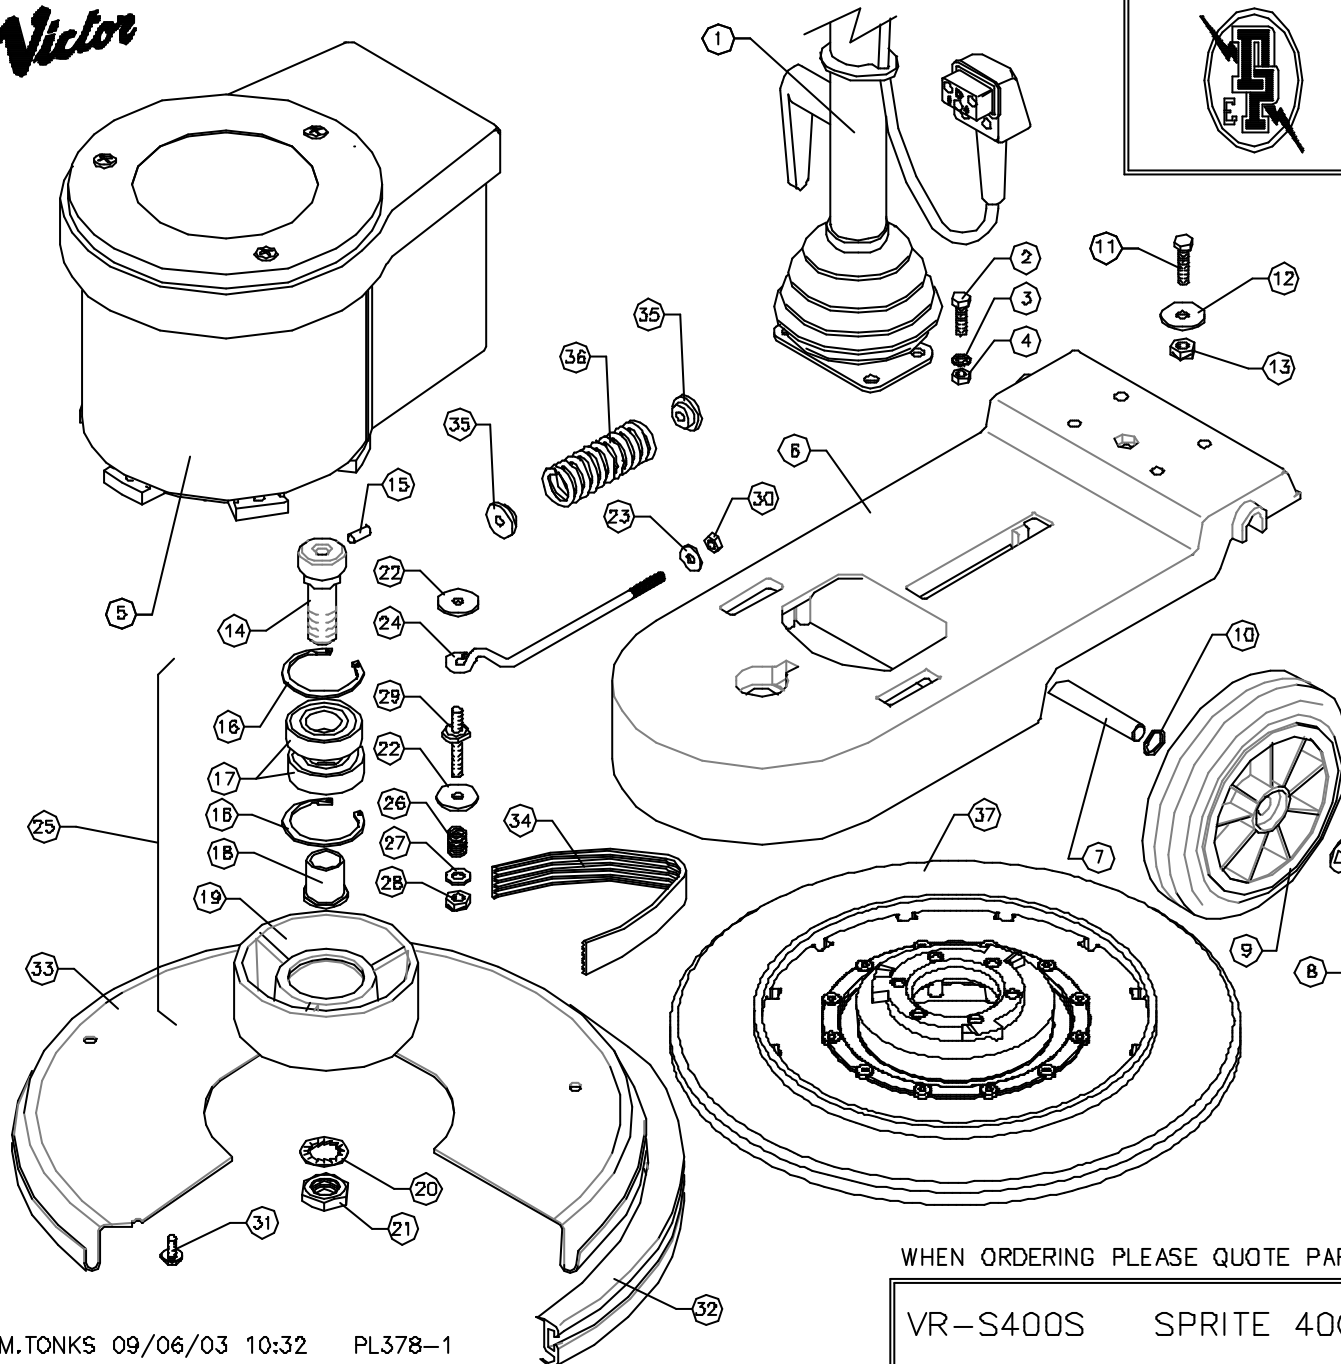

Victor

DOWDING & PLUMMER Ltd.

CALTHORPE HOUSE, STOCKFIELD ROAD,
BIRMINGHAM B27 6AP - ENGLAND

TEL: 0121-706-5771 FAX: 0121-708-1052

ITEM	PART No.	QTY.	DESCRIPTION
1	AYH1800	1	HANDLE ASSEMBLY
2	MBX30BH	4	M8x30 HEX HEAD SCREW
3	MBWSP	4	MB SPRING WASHER
4	MBN	4	MB NUT
5	AYM2037	1	MOTOR ASSEMBLY
6	A1123/E/GH	1	BASE - GREY HAMMER
7	A1657/PLTD	1	WHEEL AXLE 325mm
8	SB13005/A	2	12mm STARLOCK CAP
9	SB16101/NT	2	200mm WHEEL - BLACK
10	SB13686	2	WAVY WASHER - PLW4
11	MBX35BH	1	MBx35 HEX HEAD SCREW
12	A137B	1	30x9x2.5 WASHER
13	MBNSB	1	MB STIFF NUT
14	A1674	1	CENTRE FEED PULLEY BOLT
15	SB15550	1	1/4" x 5/8" SELOCK PIN
16	SB13485	2	CIRCLIP 52mm INTERNAL
17	SB13412	2	BEARING - L125mm
18	A1456	1	BEARING SLEEVE
19	A1700	1	Ø156mm OUTPUT PULLEY
20	M20WSH	1	M20 SHAKEPROOF WASHER
21	M20NH	1	M20 HALF NUT
22	A137B	6	WASHER (30x9x2.5mm)
23	11-4X3-4W	2	1/4" x 3/4" WASHER
24	A1377	1	EYEBOLT
25	AYP1018	1	DRIVE PULLEY ASSY
26	A2132	3	MOTOR STUJ SPRING
27	MBW	3	MB PLAIN WASHER
28	MBNSB	3	MB BINX STIFF NUT
29	A1223/PLTD	3	MOTOR DRIVE STUJ
30	M6N	2	M6 NUT
31	M6X12TT	5	M6 x 12 TAPTITE SCREW
32	A1753/A/BL	1	1270mm BUFFER RING - BLACK
33	B1055/CH	1	BRUSH COVER - 400mm
34	SB13823	1	220/16 POLYVEE DRIVE BELT
35	A1151	2	SPRING LOCATOR
36	A1159	1	BELT ADJUSTING SPRING
37	VB40141	1	DRIVE BOARD ASSEMBLY

WHEN ORDERING PLEASE QUOTE PART No. AND PART DESCRIPTION

M.TONKS 09/06/03 10:32 PL378-1

VR-S400S SPRITE 400 STD SPEED DRIVE ASSY 240V