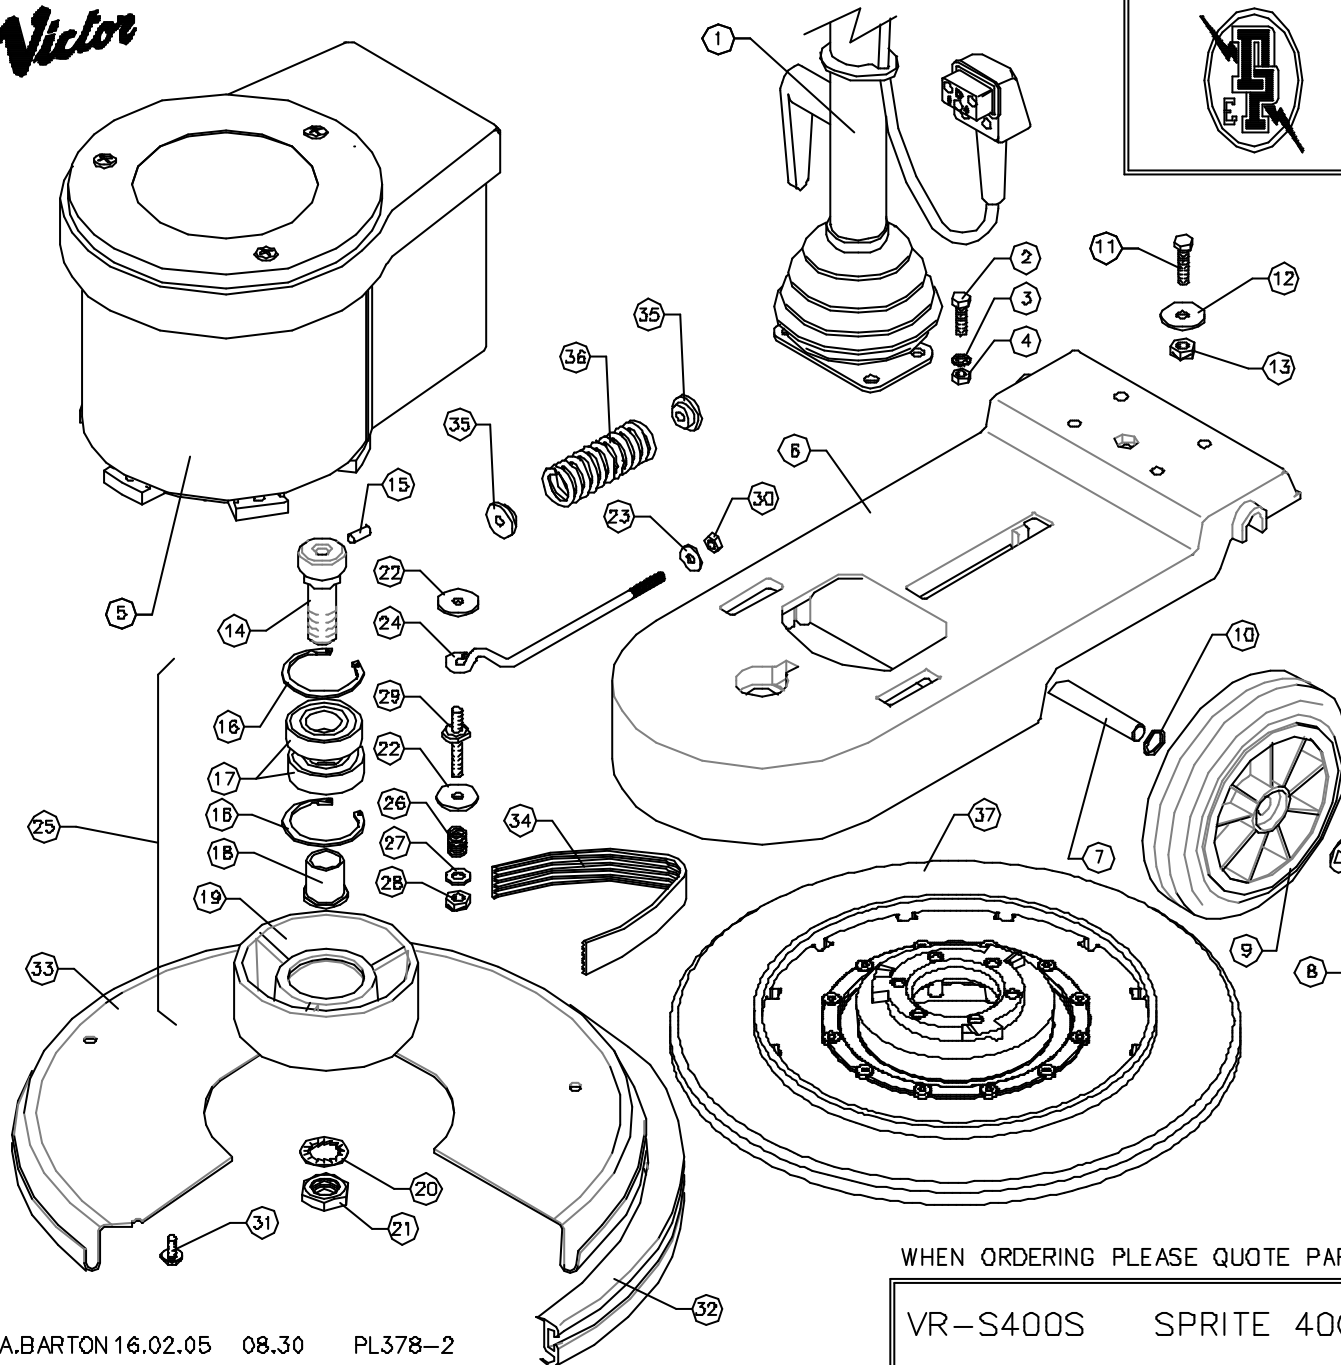

Victor

DOWDING & PLUMMER Ltd.

CALTHORPE HOUSE, STOCKFIELD ROAD,
BIRMINGHAM B27 6AP - ENGLAND
TEL: 0121-706-5771 FAX: 0121-708-1052

ITEM	PART No.	QTY.	DESCRIPTION
1	AYH1800	1	HANDLE ASSEMBLY
2	MBX30BH	4	M8x30 HEX HEAD SCREW
3	MBWSP	4	MB SPRING WASHER
4	MBN	4	MB NUT
5	AYM2037	1	MOTOR ASSEMBLY
6	A1123/E/GH	1	BASE - GREY HAMMER
7	A1657/PLTD	1	WHEEL AXLE 325mm
8	SB13005/A	2	12mm STARLOCK CAP
9	SB16100/NT	2	7" WHEEL - BLACK
10	SB13686	2	WAVY WASHER - PLW4
11	MBX35BH	1	M8x35 HEX HEAD SCREW
12	A137B	1	30x9x2.5 WASHER
13	M8NSB	1	MB STIFF NUT
14	A1674	1	CENTRE FEED PULLEY BOLT
15	SB15550	1	1/4" x 5/8" SELOCK PIN
16	SB13485	2	CIRCLIP 52mm INTERNAL
17	SB13412	2	BEARING - LI25mm
18	A1456	1	BEARING SLEEVE
19	A1700	1	Ø156mm OUTPUT PULLEY
20	M20WSH	1	M20 SHAKEPROOF WASHER
21	M20NH	1	M20 HALF NUT
22	A137B	6	WASHER (30x9x2.5mm)
23	11-4X3-4W	2	1/4" x 3/4" WASHER
24	A1377	1	EYEBOLT
25	AYP1018	1	DRIVE PULLEY ASSY
26	A2132	3	MOTOR STUD SPRING
27	MBW	3	MB PLAIN WASHER
28	M8NSB	3	MB BINX STIFF NUT
29	A1223/PLTD	3	MOTOR DRIVE STUD
30	M6N	2	M6 NUT
31	M6X12TT	5	M6 x 12 TAPTITE SCREW
32	A1753/A/BL	1	1270mm BUFFER RING - BLACK
33	B1055/CH	1	BRUSH COVER - 400mm
34	SB13823	1	220/16 POLYVEE DRIVE BELT
35	A1151	2	SPRING LOCATOR
36	A1159	1	BELT ADJUSTING SPRING
37	VB40141	1	DRIVE BOARD ASSEMBLY

WHEN ORDERING PLEASE QUOTE PART No. AND PART DESCRIPTION

A.BARTON 16.02.05 08.30 PL378-2

VR-S400S SPRITE 400 STD SPEED DRIVE ASSY 240V