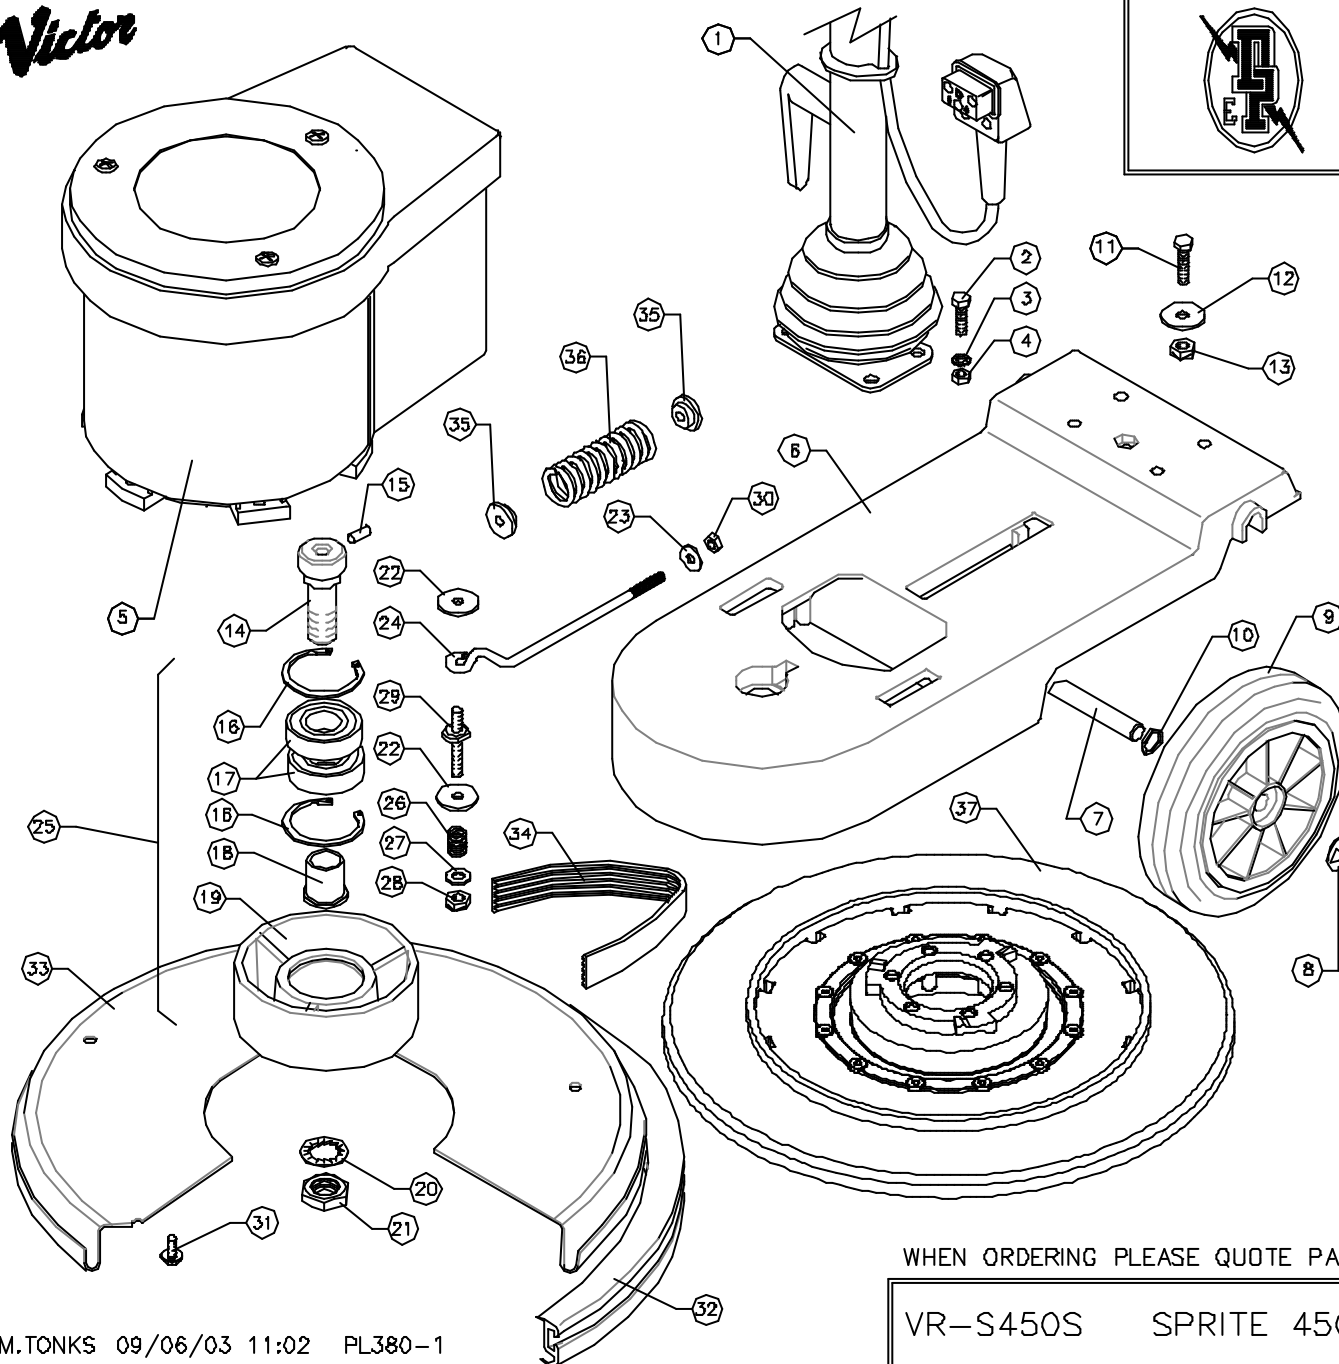

Victor

DOWDING & PLUMMER Ltd.

CALTHORPE HOUSE, STOCKFIELD ROAD,
BIRMINGHAM B27 6AP - ENGLAND

TEL: 0121-706-5771 FAX: 0121-708-1052

ITEM	PART No.	QTY.	DESCRIPTION
1	AYH1800	1	HANDLE ASSEMBLY
2	MBX30BH	4	MBx30 HEX HEAD SCREW
3	MBWSP	4	MB SPRING WASHER
4	MBN	4	MB NUT
5	AYM2037	1	MOTOR ASSEMBLY
6	A1123/E/GH	1	BASE - GREY HAMMER
7	A1657/PLTD	1	WHEEL AXLE 325mm
8	SBI3005/A	2	12mm STARLOCK CAP
9	SBI6101/NT	2	200mm WHEEL - BLACK
10	SBI3666	2	WAVY WASHER - PLW4
11	MBX35BH	1	MBx35 HEX HEAD SCREW
12	A137B	1	30X9X2.5 WASHER
13	MBNSB	1	MB STIFF NUT
14	A1674	1	CENTRE FEED PULLEY BOLT
15	SBI5550	1	1/4" x 5/8" SELOCK PIN
16	SBI3485	2	CIRCLIP 52mm INTERNAL
17	SBI3412	2	BEARING - Lj25mm
18	A1456	1	BEARING SLEEVE
19	A1700	1	ø156mm OUTPUT PULLEY
20	M2QWSH	1	M20 SHAKEPROOF WASHER
21	M2QNH	1	M20 HALF NUT
22	A137B	6	WASHER (30x9x2.5mm)
23	11-4X3-4W	2	1/4" x 3/4" WASHER
24	A1377	1	EYEBOLT
25	AYP1016	1	DRIVE PULLEY ASSY
26	A2132	3	MOTOR STUD SPRING
27	MBW	3	MB PLAIN WASHER
28	MBNSB	3	MB BINX STIFF NUT
29	A1223/PLTD	3	MOTOR DRIVE STUD
30	M6N	2	M6 NUT
31	M6X12TT	5	M6 x 12 TAPTITE SCREW
32	A1753/B/BL	1	54" BUFFER RING - BLACK
33	B1053/GH	1	BRUSH COVER - 450mm
34	SBI3823	1	220J16 POLYVEE DRIVE BELT
35	A1151	2	SPRING LOCATOR
36	A1159	1	BELT ADJUSTING SPRING
37	VB45141	1	DRIVE BOARD ASSEMBLY

WHEN ORDERING PLEASE QUOTE PART No. AND PART DESCRIPTION

VR-S450S SPRITE 450 STD SPEED DRIVE ASSY 240V