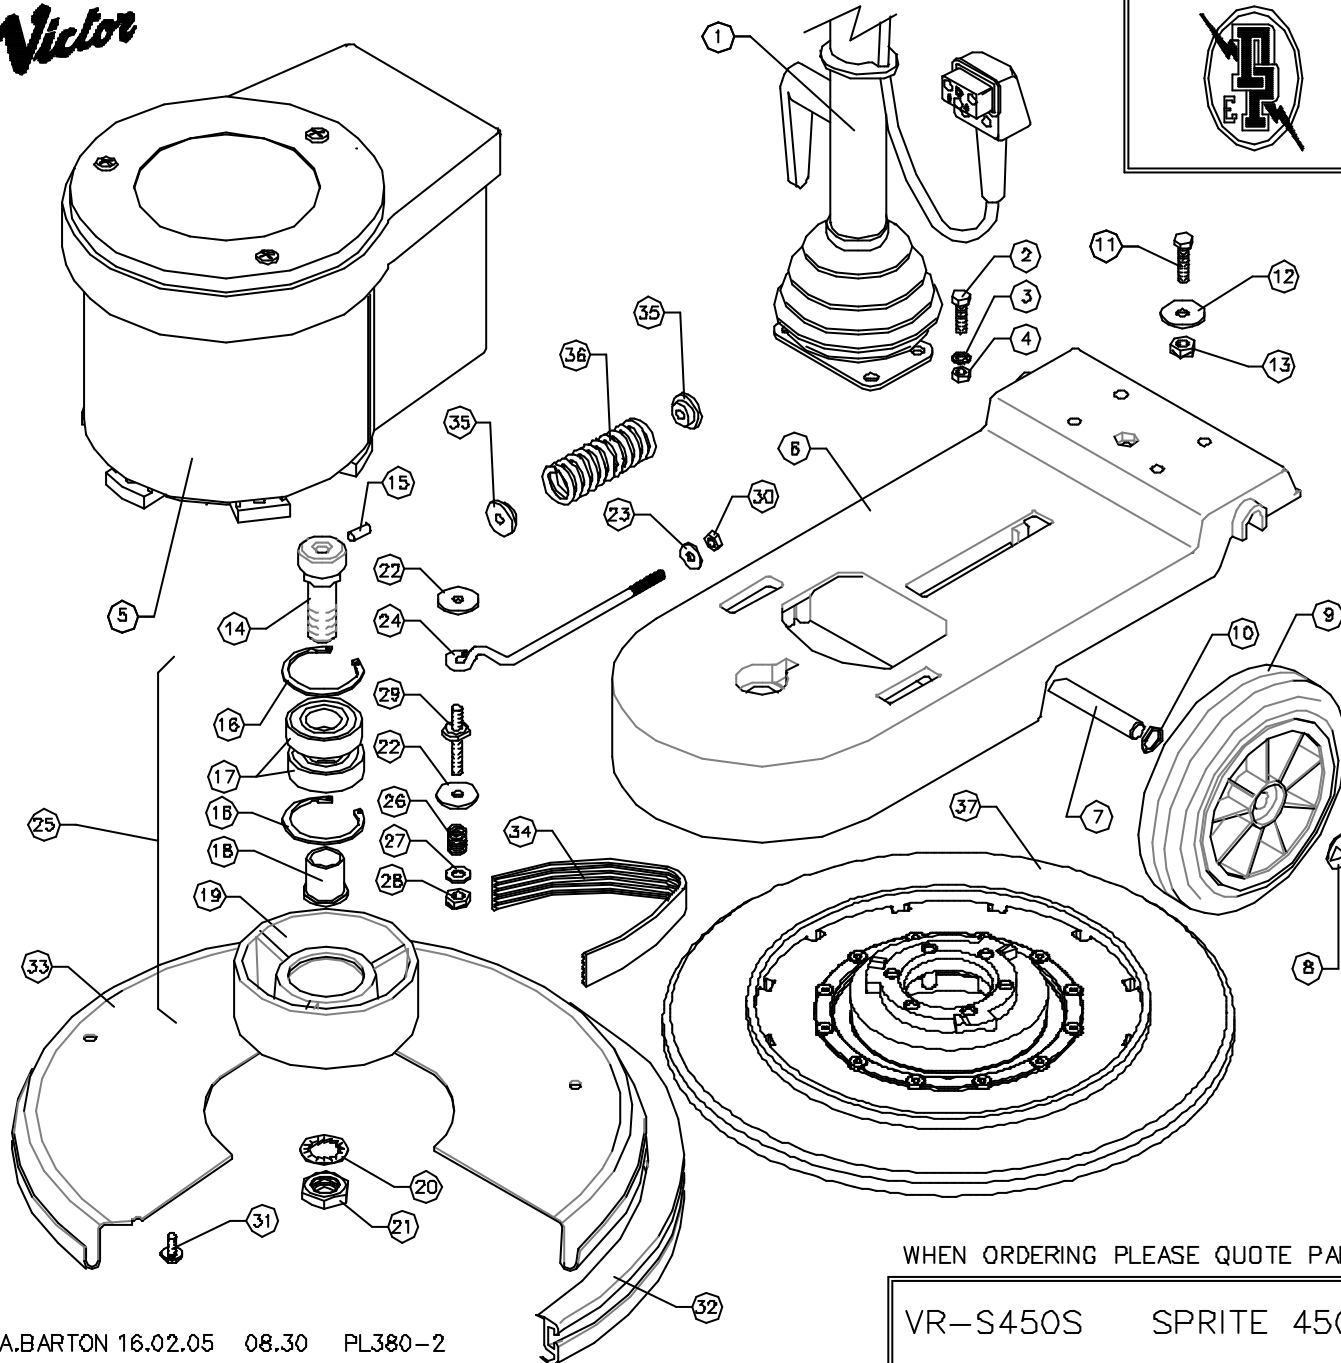

Victor

DOWDING & PLUMMER Ltd.

CALTHORPE HOUSE, STOCKFIELD ROAD,
BIRMINGHAM B27 6AP - ENGLAND
TEL: 0121-706-5771 FAX: 0121-708-1052

ITEM	PART No.	QTY.	DESCRIPTION
1	AYH1800	1	HANDLE ASSEMBLY
2	MBX30BH	4	MBx30 HEX HEAD SCREW
3	MBWSP	4	MB SPRING WASHER
4	MBN	4	MB NUT
5	AYM2037	1	MOTOR ASSEMBLY
6	A1123/E/GH	1	BASE - GREY HAMMER
7	A1657/PLTD	1	WHEEL AXLE 325mm
8	SBI3005/A	2	12mm STARLOCK CAP
9	SBI6100/NT	2	7" WHEEL - BLACK
10	SBI3666	2	WAVY WASHER - PLW4
11	MBX35BH	1	MBx35 HEX HEAD SCREW
12	A137B	1	30X9X2.5 WASHER
13	MBNSB	1	MB STIFF NUT
14	A1674	1	CENTRE FEED PULLEY BOLT
15	SBI5550	1	1/4" x 5/8" SELOCK PIN
16	SBI3485	2	CIRCLIP 52mm INTERNAL
17	SBI3412	2	BEARING - Lj25mm
18	A1456	1	BEARING SLEEVE
19	A1700	1	ø156mm OUTPUT PULLEY
20	M2QWSH	1	M20 SHAKEPROOF WASHER
21	M2QNH	1	M20 HALF NUT
22	A137B	6	WASHER (30x9x2.5mm)
23	11-4X3-4W	2	1/4" x 3/4" WASHER
24	A1377	1	EYEBOLT
25	AYP1016	1	DRIVE PULLEY ASSY
26	A2132	3	MOTOR STUD SPRING
27	MBW	3	MB PLAIN WASHER
28	MBNSB	3	MB BINX STIFF NUT
29	A1223/PLTD	3	MOTOR DRIVE STUD
30	M6N	2	M6 NUT
31	M6X12TT	5	M6 x 12 TAPTITE SCREW
32	A1753/B/BL	1	54" BUFFER RING - BLACK
33	B1053/GH	1	BRUSH COVER - 450mm
34	SBI3823	1	220J16 POLYVEE DRIVE BELT
35	A1151	2	SPRING LOCATOR
36	A1159	1	BELT ADJUSTING SPRING
37	VB45141	1	DRIVE BOARD ASSEMBLY

WHEN ORDERING PLEASE QUOTE PART No. AND PART DESCRIPTION

A.BARTON 16.02.05 08.30 PL380-2

VR-S450S SPRITE 450 STD SPEED DRIVE ASSY 240V