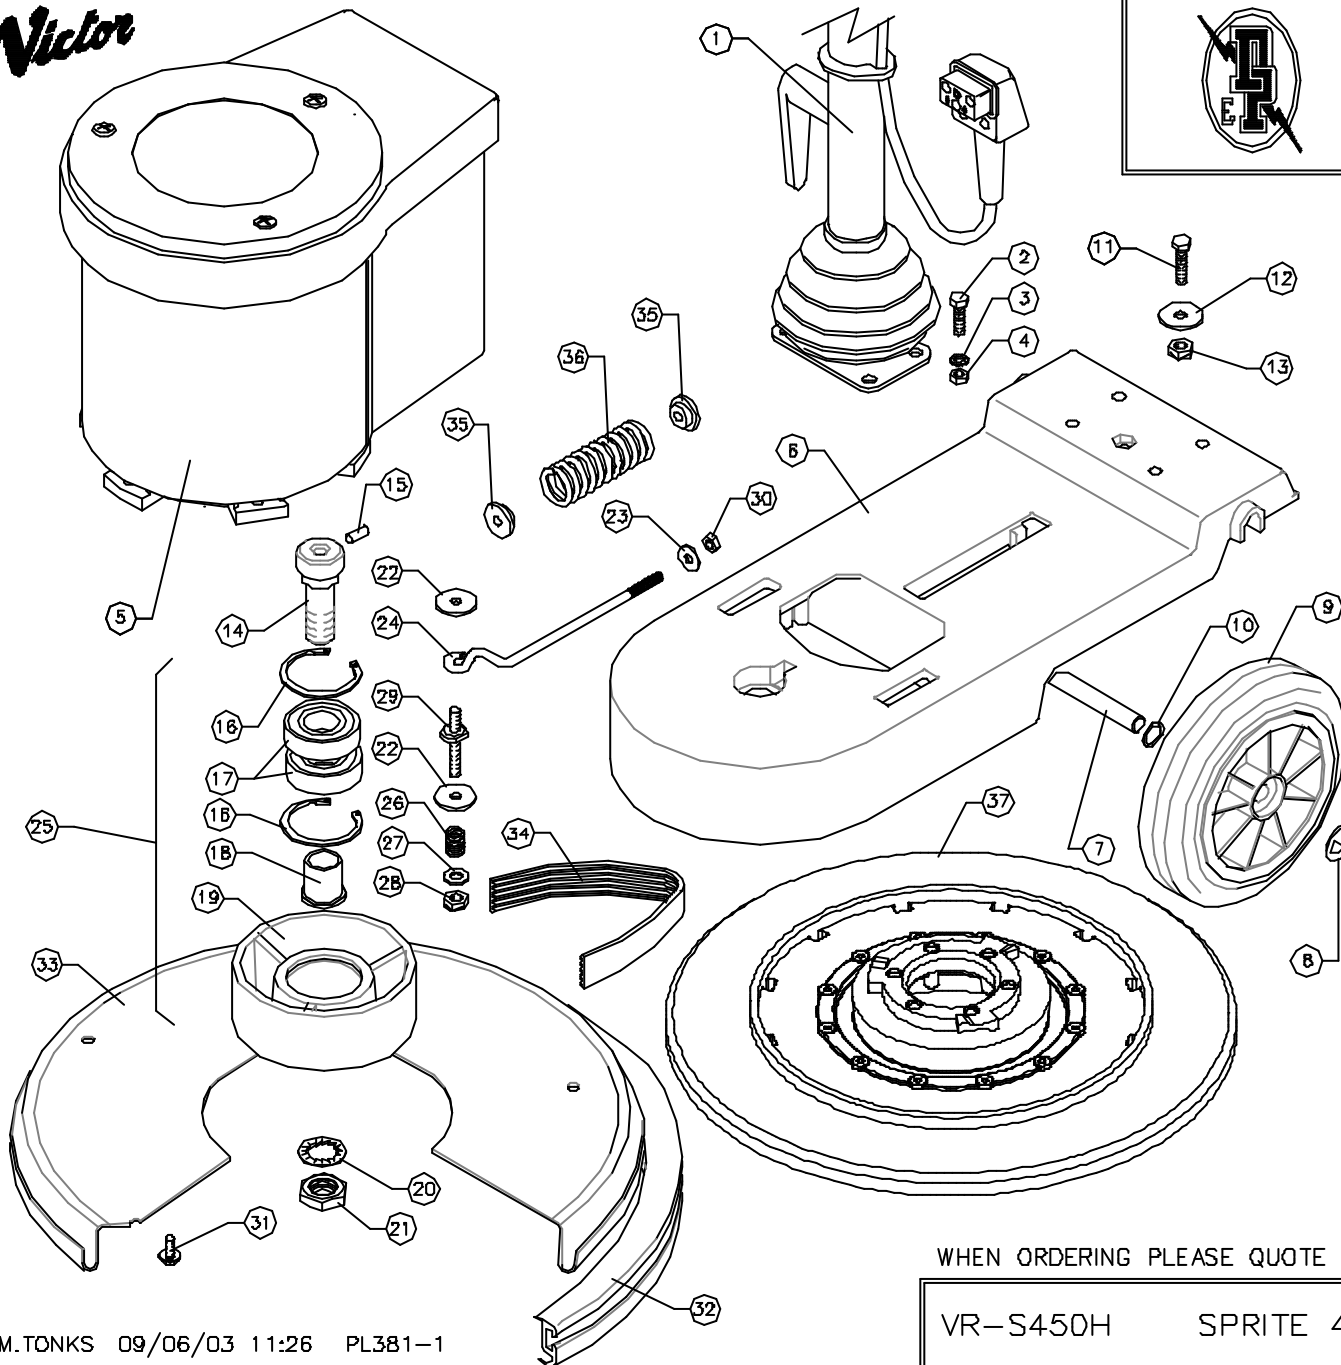

Victor

DOWDING & PLUMMER Ltd.

CALTHORPE HOUSE, STOCKFIELD ROAD,
BIRMINGHAM B27 6AP - ENGLAND

TEL: 0121-706-5771 FAX: 0121-708-1052

ITEM	PART No.	QTY.	DESCRIPTION
1	AYH1800	1	HANDLE ASSEMBLY
2	M8X30BH	4	M8x30 HEX HEAD SCREW
3	M8WSP	4	M8 SPRING WASHER
4	M8N	4	M8 NUT
5	AYM2138	1	MOTOR ASSEMBLY
6	A1123/E/GH	1	BASE - GREY HAMMER
7	A1657/PLTD	1	WHEEL AXLE 325mm
8	SBI3005/A	2	12mm STARLOCK CAP
9	SBI6101/NT	2	200mm WHEEL - BLACK
10	SBI3666	2	WAVY WASHER - PLW4
11	M8X35BH	1	M8x35 HEX HEAD SCREW
12	A1378	1	30x9x2.5 WASHER
13	M8NSB	1	M8 STIFF NUT
14	A1674	1	CENTRE FEED PULLEY BOLT
15	SBI5550	1	1/4" x 5/8" SELOCK PIN
16	SBI3485	2	CIRCLIP 52mm INTERNAL
17	SBI3412	2	BEARING - LJ25mm
18	A1456	1	BEARING SLEEVE
19	A1700	1	ø156mm OUTPUT PULLEY
20	M20WSH	1	M20 SHAKEPROOF WASHER
21	M20NH	1	M20 HALF NUT
22	A1378	6	WASHER (30x9x2.5mm)
23	11-4X3-4W	2	1/4" x 3/4" WASHER
24	A1377	1	EYEBOLT
25	AYP1016	1	DRIVE PULLEY ASSY
26	A2132	3	MOTOR STUD SPRING
27	M8W	3	M8 PLAIN WASHER
28	M8NSB	3	M8 BINX STIFF NUT
29	A1223/PLTD	3	MOTOR DRIVE STUD
30	M6N	2	M6 NUT
31	M6X12TT	5	M6 x 12 TAPTITE SCREW
32	A1753/B/BL	1	54" BUFFER RING - BLACK
33	B1053/GH	1	BRUSH COVER - 450mm
34	SBI3823	1	220J16 POLYVEE DRIVE BELT
35	A1151	2	SPRING LOCATOR
36	A1159	1	BELT ADJUSTING SPRING
37	VB45141	1	DRIVE BOARD ASSEMBLY

WHEN ORDERING PLEASE QUOTE PART No. AND PART DESCRIPTION

VR-S450H SPRITE 450 HIGH SPEED DRIVE ASSY 240V