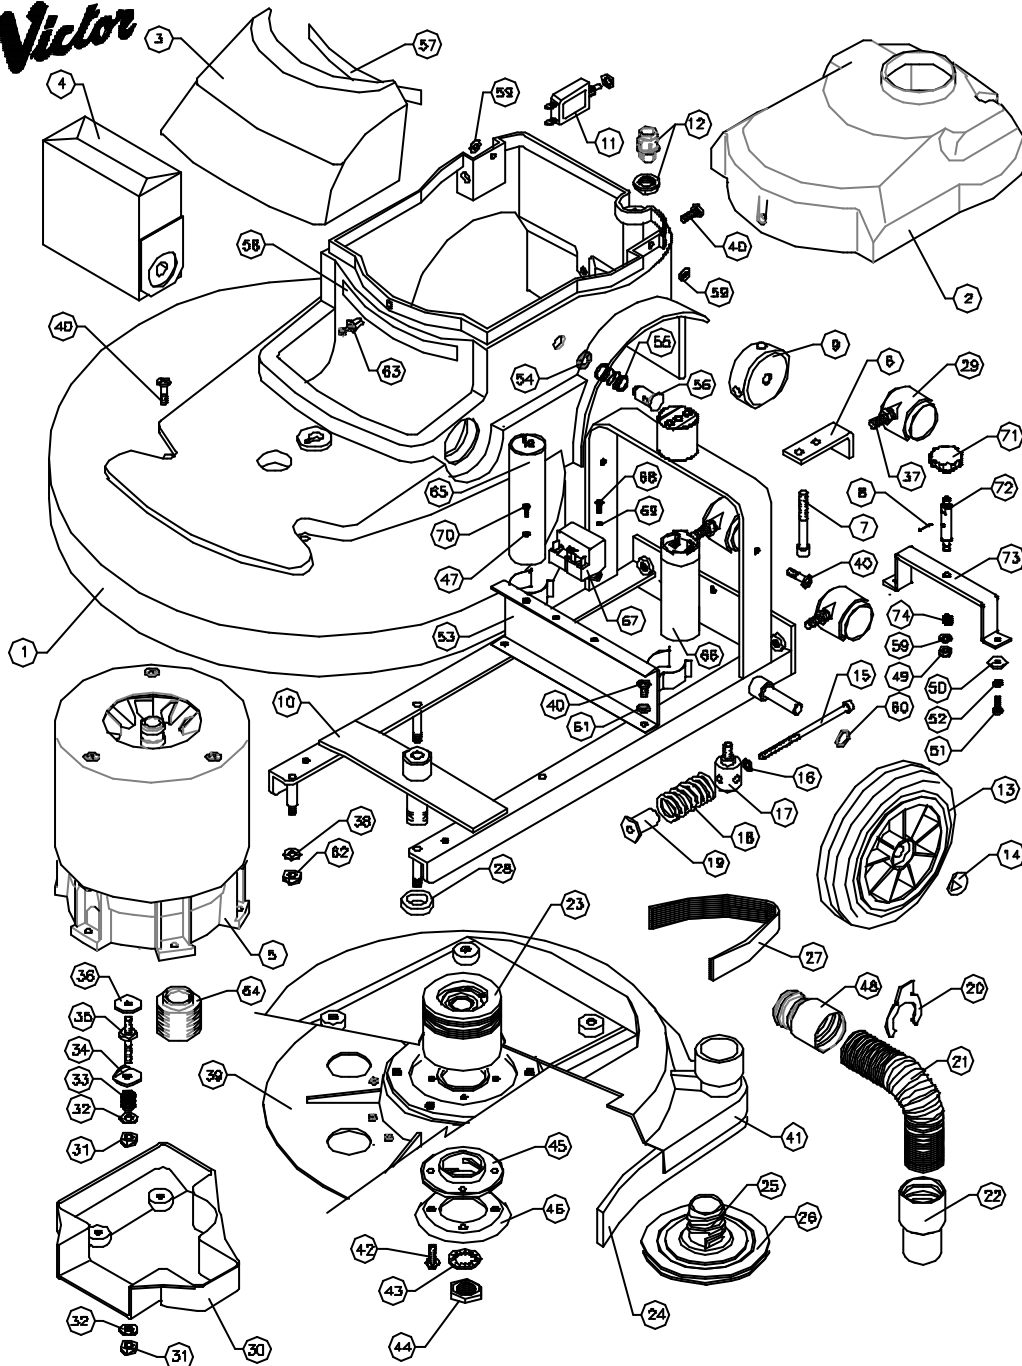

Victor

DOWDING & PLUMMER Ltd.

CALTHORPE HOUSE, STOCKFIELD ROAD,
BIRMINGHAM B27 6AP - ENGLAND

TEL: 0121-706-5771 FAX: 0121-708-1052

ITEM	PART No.	QTY.	DESCRIPTION	ITEM	PART No.	QTY.	DESCRIPTION
1	C1786/L/C	1	BODY MOLDING	59	N6W	3	N6 x 14 O/D PLAIN WASHER
2	C1726	1	TOP MOTOR COVER	60	SB13666	2	WAVEY WASHER - PLV4
3	C1387	1	FRONT DUST BAG COVER	61	N6WSH	2	N6 SHAKEPROOF WASHER
4	C1456	1	DUST BAG	62	N6NSB	4	N6 NUT - BINX
5	SEE TABLE	1	MOTOR ASSY.	63	SB18039	1	SCRIVET
6	C1801	1	BACK BRACKET	64	A2142	1	MOTOR PULLEY #40 JB
7	NBX70SC	2	SOCKET SCREW NBx70mm	65	SB18056	1	30MFD RUN CAPACITOR
8	SB1345D	1	3/32" x 3/4" SELDOK PIN	66	SB5228	1	125MFD START CAPACITOR
9	C1388	1	SELECTOR PIVOT	67	SB13908	1	2CR4-238 START RELAY
10	C1787	1	WELDED FRAME	68	N3X10SP	2	N3X10 POZIPAN HEAD SCREW
11	SB15500	1	CIRCUIT BREAKER 12AMP.	69	N3WSP	2	N3 SPRING WASHER
12	SB15833	1	CABLE GLAND M16	70	N4X10SPB	1	N4X10 POZIPAN HEAD SCREW BRASS
13	SB16101/NT	2	WHEEL #200 REINFORCED-BLACK	71	SB18308	1	N6 HAND KNOB
14	SB10003/A	2	SPRING CAP 1/2"	72	DO223	1	SKIRT LIFTER BAR
15	N6X125SC	1	SOCKET CAP SCREW M6 x 125mm	73	DO220	1	SKIRT LIFTER BRACKET
16	11-4X3-4W	1	1/4" I/D x 3/4" O/D WASHER	74	SB16882	1	# BL3 SPRING SS
17	A2064	1	MOTOR PILLAR STUD				
18	A183D	1	SPRING #30 x 50				
18	A1885	1	SPRING RETAINER				
20	C1381	1	HOSE CLIP				
21	SB16138/F	1	STRETCH HOSE				
22	SB15888	1	HOSE END 32mm - BLACK				
23	AYP1036	1	#80mm x 75mm DRIVE PULLEY ASSY.				
24	C4004/E	1	DIFFUSER FLOOR SEAL				
25	B1163	1	PAD RETAINER				
26	A1842	1	POLYETHYLENE WASHER				
27	SB16539	1	DRIVE BELT 330 JB				
28	A2062	1	PULLEY SPACER				
28	SB16529	3	#40 TWIN PLASTIC WHEEL CASTOR				
30	C1386	1	DRIVE BELT GUARD				
31	N6NSB	6	N6 NUT - BINX				
32	N6W	7	N6 PLAIN WASHER				
33	A2132	3	SPRING #14 x 15				
34	A2089	3	FOLDED WASHER				
35	A2085	3	MOTOR STUD				
36	A1376	4	PLAIN WASHER #30x#9-2.5				
37	SB16537	3	N6 x 15 CASTOR STEM				
38	N6W	4	N6 PLAIN WASHER				
38	AYD1008	1	20" DRIVE PLATE ASSY.				
40	N6X10SP	7	N6 x 10 SCREW - POZIPAN				
41	C1788/L	1	SKIRT ASSEMBLY				
42	N6X20PFTT	4	N6 x 20 SCREW - TAPITTE				
43	N20WSP	1	N20 SPRING WASHER				
44	N20NH	1	N20 HALF NUT				
45	B1184	1	RETAINER NUT				
46	A1882	1	REINFORCING RING				
47	N4WB	1	N4 PLAIN WASHER BRASS				
48	B1387/BL	1	SWIVEL END INNER - BLACK				
48	N6NSB	1	N6 NUT - BINX				
50	NSW	2	N5 x 19 O/D PLAIN WASHER				
51	NSX10SP	2	N5 x 10 SCREW - POZIPAN				
52	N3WSP	2	N5 SPRING WASHER				
53	C1783	1	CAPACITOR MOUNTING BRACKET				
54	A1944	1	FIXING WASHER - #10mm				
55	A1820	1	SPRING #17 x 23				
56	A1945	1	ANCHOR PIN (15mm) PLASTIC				
57	SB16328	1	HOOK STRIP				
58	SB16327	1	LOOP STRIP				