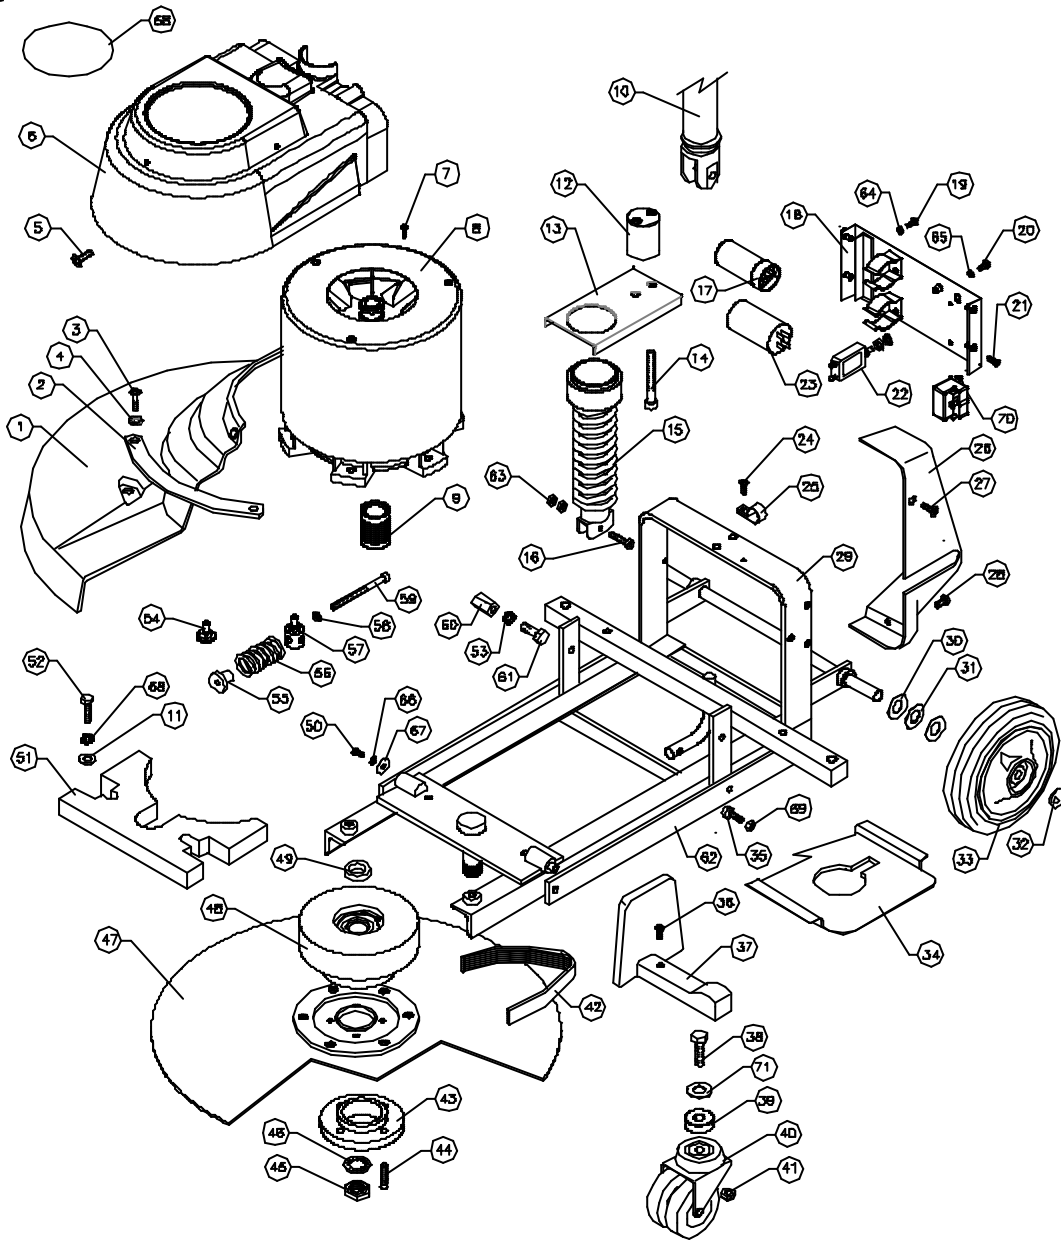

Victor

DOWDING & PLUMMER Ltd.

CALTHORPE HOUSE, STOCKFIELD ROAD,
BIRMINGHAM B27 6AP - ENGLAND

TEL: 0121-706-5771 FAX: 0121-708-1052

ITEM	PART No.	QTY.	DESCRIPTION	ITEM	PART No.	QTY.	DESCRIPTION
1	00391	1	BODY MOUNTING	63	M6N	2	M6 PLAIN NUT
2	C4028	1	LIFTING HANDLE	64	M3N	2	M3 NUT
3	M8X20BFP	2	M8X20 POZI PANHEAD SCREW	65	M4WB	2	M4 BRASS WASHER
4	M8WSP	1	M8 SPRING WASHER	66	NDWSP	2	M5 SPRING WASHER
5	SB0613	1	M8X16 NYLON SCREW BLACK	67	I3-16X3-4W	2	3/16" x 3/4" WASHER
6	00680	1	MOTOR COVER ASSEMBLY	68	SB1849	1	VICTOR FRANCE LABEL
7	M4X8SC	1	M4X8 TRILOBE POZI HEAD SCREW	69	M6N	2	M6 PLAIN NUT
8	00601	1	MOTOR ASSY	70	SB18860	1	2CR4-21D START RELAY
9	00797	1	MOTOR PULLEY 31.5mm	71	M10W T	1	M10 x 3D WASHER THICK
10	AYH1815	1	HANDLE ASSEMBLY				
11	N6W	2	M6 PLAIN WASHER				
12	C4031	1	MOUNTING BLOCK				
13	00371	1	SPRING PLATE				
14	M8X80SC	2	M8X80 SOCKET CAP SCREW				
15	C4003	1	SPRING ASSEMBLY				
16	M6X30SC	1	M6X30 SOCKET CAP SCREW				
17	SB15230	1	25 MF CAPACITOR				
18	00800	1	SWITCH PLATE ASSEMBLY				
19	M3X10SP	2	M3X10 POZI PANHEAD SCREW				
20	M4X10SPB	2	M4X10 BRASS POZI PANHEAD SCREW				
21	M4X16CSK	4	M4X16 POZI COUNTERSUNK				
22	SB15493	1	7 AMP CIRCUIT BREAKER				
23	SB15227	1	8D MF CAPACITOR				
24	M4X10SP	1	M4X10 POZI PANHEAD SCREW				
25	SB16911	1	'P' CLIP				
26	00681A	1	REAR COVER				
27	M6X12BFP	2	M6X12 POZI PANHEAD SCREW BLACK				
28	M5X10PP	2	M5X10 POZI PANHEAD SCREW				
29	C4028	1	MAIN FRAME				
30	M12W	4	M12 PLAIN WASHER				
31	SB1388B	2	WAVED WASHER				
32	SB13005/A	2	STARLOCK CAP				
33	SB16742	2	WHEEL 150mm BLACK				
34	00683	1	BELT GUARD				
35	M8X20CHS	2	M8X20 NYLON CHEESEHEAD SCREW				
36	M5X12PPB	2	M5X12 POZI PANHEAD SCREW BLACK				
37	00682	2	CASTOR FRAME COVER				
38	M10X55HB	2	M10X55 HEX HEAD BOLT				
39	C4038	2	CASTOR SPACER				
40	SB16132	2	DOUBLE WHEELED CASTOR				
41	M10N5B	2	M10 BINX STIFF NUT				
42	SB13356	1	220JB DRIVE BELT				
43	00368	1	DRIVE PLATE RETAINER				
44	M6X40CSK-SH	4	M6X40 COUNTERSUNK SOCKET HEAD SCREW				
45	M20NH	1	M20 HALF NUT				
46	M20WSH	1	M20 SHAKEPROOF WASHER				
47	00677	1	DRIVE PLATE ASSEMBLY				
48	00611	1	DRIVE PLATE PULLEY ASSY				
49	A2062	1	PULLEY PACKING WASHER				
50	M6X10SP	2	M6X10 POZI PANHEAD SCREW				
51	00294	1	WEIGHT				
52	M6X35BH	2	M6X35 HEX HEAD BOLT				
53	M8WSP	4	M8 SPRING WASHER				
54	00402	3	MOTOR MOUNTING STUD				
55	A1865	1	SPRING RETAINER				
56	A1850	1	SPRING 330x50				
57	00403	1	MOTOR PILLAR STUD				
58	M6W	1	M6 PLAIN WASHER				
59	M6X90SC	1	M6X90 SOCKET CAP SCREW				
60	A2D41	2	OVERTRAVEL STOP				
61	M6X20BH	2	M6X20 HEX HEAD BOLT				
62	C4027	1	CASTOR FRAME				