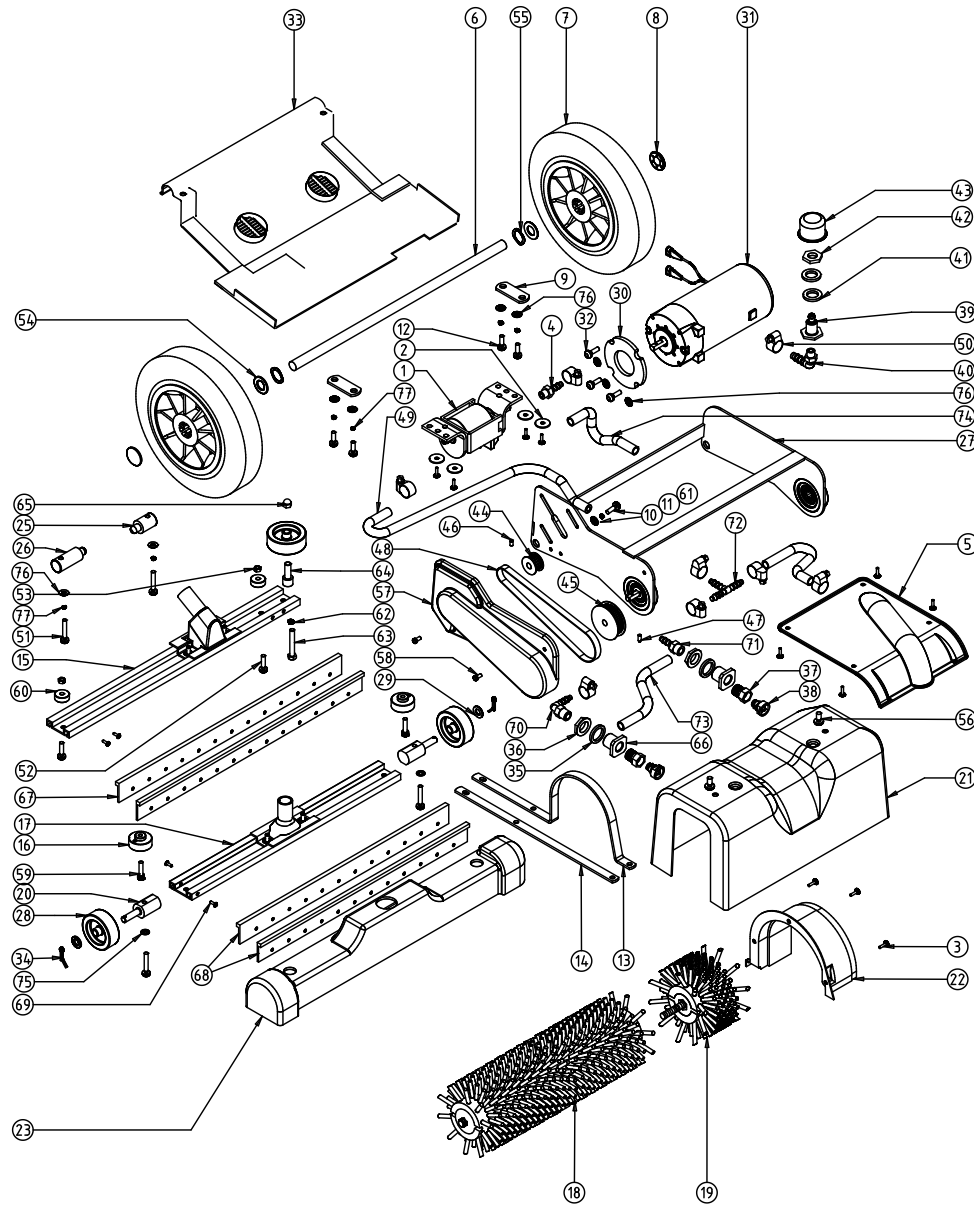

DOWDING & PLUMMER Ltd.

CALTHORPE HOUSE, STOCKFIELD ROAD,
BIRMINGHAM B27 6AP - ENGLAND
TEL: 0121-706-5771 FAX: 0121-708-1052

www.victorfloorcare.com

ITEM	PART No.	QTY.	DESCRIPTION	ITEM	PART No.	QTY.	DESCRIPTION
1	D0924	1	PUMP & THERMAL TRIP ASSY.	40	SBI6764	1	MALE ELBOW
2	3/16"W	4	3/16"x3/8" PLAIN WASHER	41	D0457	2	TANK OUTLET GASKET
3	SBI6840	11	PT SCREWS	42	SBI6818	1	NYLON NUT
4	SBI6786	1	STRAIGHT CONNECTOR	43	SBI6814	1	MICRO MESH FILTER ST ST
5	D0567	1	EXHAUST PLATE	44	D0466	1	PULLEY DIA 25
6	D0564	1	WHEEL AXLE	45	D0467	1	BRUSH PULLEY
7	SBI6101/NT	2	8" DIA WHEEL	46	M4X6SDP	1	SOCKET SET SCREW DOG POINT
8	SBI3005/A	2	12mm STARLOCK CAP	47	M4X10SDP	1	SOCKET SET SCREW DOG POINT
9	C1561	2	WHEEL AXLE LOCATION PLATE	48	SBI6892	1	390 HTD DRIVE BELT
10	M4x10SPB	1	M4x10 POZIPAN SCREW BRASS	49	D0094I	1	OUTLET TO PUMP HOSE
11	M4WSH	1	M4 SHAKEPROOF WASHER	50	SBI3976	8	HOSE CLIP
12	MSX16PP	4	M5x16 POZIPAN SCREW	51	MSX30PPSS	4	M5x30 PP SS
13	D0586	1	SQUEEGEE SUPPORT ARM L/H	52	MSX20PPSS	2	M5x20 POZIPAN SCREW SS
14	D0592	1	SQUEEGEE SUPPORT ARM R/H	53	M5NSB	2	M5 BINX NUT
15	D0589	1	SQUEEGEE BLADE ASSY (BACK)	54	M12W	2	M12 PLAIN WASHER
16	D0595	2	FRONT SQUEEGEE SPACER	55	SBI3666	2	WAVEY WASHER - PLW4
17	D0599	1	SQUEEGEE BLADE ASSY (FRONT)	56	M6X12PPSS	2	M6X12 POZIPAN SCREW SS
18	D0848	1	BRUSH ROLL (RED)	57	D0661	1	BELT COVER ASSY
19	D0851	1	BRUSH ROLL EXTENSION (RED)	58	M4X8PPSS	2	M4x8 POZIPAN SCREW SS
20	D0585	2	WHEEL AXLE	59	MSX20SCSS	2	M5 x 20 SOCKET CAP SC'W SS
21	D0569	1	BRUSH COVER	60	D0593	2	SQUEEGEE SPACER (BACK)
22	D0642	1	END BRUSH COVER ASSY	61	M4W	1	M4 PLAIN WASHER
23	D0644	1	FRONT BUMPER COVER	62	M6WSP	1	M6 SPRING WASHER
24	D0713	1	BRUSH AXLE ASSY	63	M6X40 HHSS	1	M6 x 40 HEX HEAD SS
25	D0337	1	BRUSH BRACKET SPACER	64	D0675	1	SIDE WHEEL SPACER SHAFT
26	D0358	1	BRUSH BRACKET SPACER	65	M6NEDSS	1	M6 EXTENDED DOMED NUT SS
27	D0846	1	BRUSH FRAME ASSY	66	D0672	2	SPRAY BODY ADAPTOR
28	SBI6894	3	DIA 50 WHEEL	67	D0597	2	FRONT SQUEEGEE BLADE
29	M8WSS	2	M8 PLAIN WASHER (STAINLESS)	68	D0685	2	REAR SQUEEGEE BLADE
30	D0453	1	MOTOR SPACER	69	No.6x3-8 ST	4	6X3-8 SELF TAPER
31	D0452	1	DRIVE MOTOR	70	SBI6899	1	1/4" MALE ELBOW
32	MSX16PP	3	M5x16 POZIPAN SCREW	71	SBI6912	1	1/4" X 6 BARB STRAIGHT CON'R
33	D0657	1	BASE COVER ASSY	72	SBI6784	1	6MM EQUAL TEE
34	SBI5436	2	SPLIT PIN	73	D0094M	1	CLEAR HOSE
35	D0528	2	RUBBER SPACER	74	D0094N	2	CLEAR HOSE
36	SBI6861	2	HEX WASHER FACED NUT	75	M5WSH-SS	2	M5 SP WASHER STAINLESS
37	SBI6801	2	SPRAY NOZZLE BODY	76	M5W-SS	9	M5 PLAIN WASHER STAINLESS
38	SBI6942	2	SPRAY NOZZLE	77	M5WSP	6	M5 SPRING WASHER
39	D0439	1	TANK OUTLET				