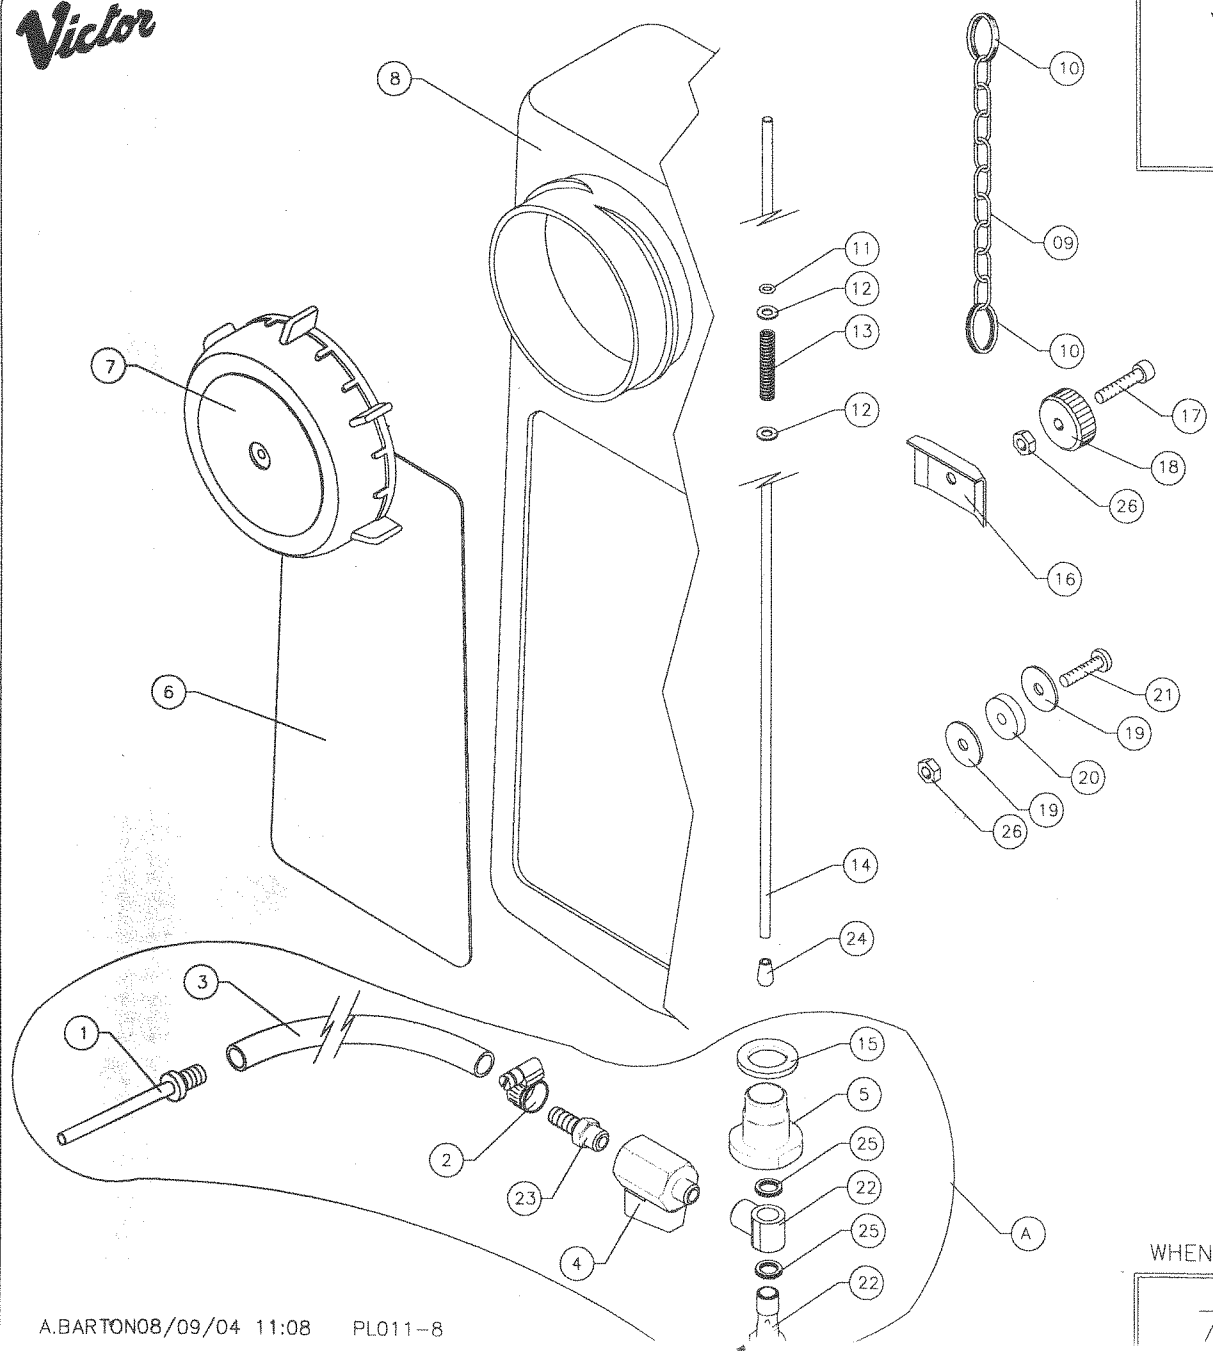

Victor

DOWDING & PLUMMER Ltd.

CALTHORPE HOUSE, STOCKFIELD ROAD,
BIRMINGHAM B27 6AP - ENGLAND

TEL: 0121-706-5771 FAX: 0121-708-1052

ITEM	PART No.	QTY.	DESCRIPTION
1	A2125	1	FEED TUBE
2	SBI3976	1	SCREW CLIP SIZE '000'
3	SBI5369	1	CLEAR TUBE 5/16"BORE x 1/16" WALL x 820mm LG
4	SBI6706	1	BALL VALVE BODY
5	D0283	1	VALVE BODY
6	A1689	1	TANK LABEL
7	A1830	1	SCREW CAP
8	B1035	1	FLUID TANK - 7 LITRE
9	SBI3098	1	CHAIN 220MM LONG
10	SBI3166	2	SPLIT RING - 25mm
11	SBI3385	1	'O' RING SIZE 3/16"x1/16"
12	-	2	BRASS WASHER Ø5xØ11x0.8mm
13	A1231	1	SPRING - STAINLESS Ø8x50mm
14	C1870	1	VALVE ROD - BRASS
15	D0328	1	FIBRE WASHER
16	A1822	1	REINFORCING PLATE
17	M6X30SC	1	SOCKET CAP SCREW M6x30
18	A1655/PLTD	1	KNURLED NUT
19	-	2	WASHER Ø6xØ25x1.5mm
20	D0885	1	SPONGE SPACER
21	M6X25PP	1	SCREW M6x25 PANHEAD
22	SBI6707	1	1/8" BSP BANJO BODY
23	SBI6748	1	1/8" BSP x Ø10mm HOSE TAIL
24	SBI6736	1	ROD END CAP - TAPERED FERRULE
25	SBI6738	2	COPPER WASHER
26	M6N	2	M6 NUT

APPROVED
QUALITY MANAGER

ITEM	ASSY No	DESCRIPTION
A	C4078	FLUID TANK ASSY KIT

WHEN ORDERING PLEASE QUOTE PART No. AND PART DESCRIPTION

7 LITRE FLUID TANK - VA9204