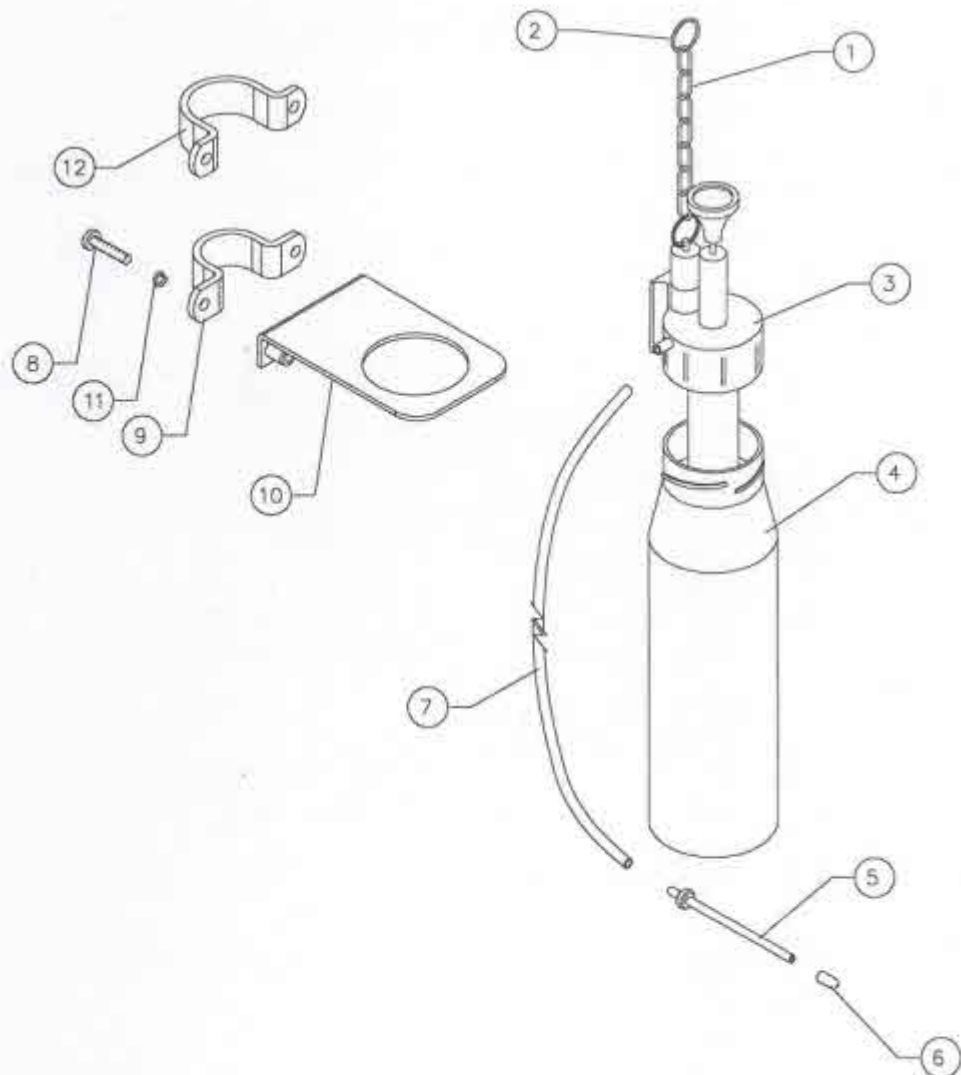

Victor

DOWDING & PLUMMER Ltd.

CALTHORPE HOUSE, STOCKFIELD ROAD,
BIRMINGHAM B27 6AP - ENGLAND
TEL: 0121-706-5771 FAX: 0121-708-1052

ITEM	PART No	QTY	DESCRIPTION
1	SBI3098	1	CHAIN - 210mm LG
2	SBI3166	2	3/4" SPLIT RING
3	No longer available as a spare - purchase complete unit - VA9311		
4	SBI5826/A	1	BOTTLE
5	A1890	1	CENTRE FEED TUBE
6	A1887	1	RUBBER JET
7	SBI3203	1	1/8" x 1/16" BORE TUBING - 1.5M LG
8	M6X25PP	2	M6 x 25 POZIPAN HD SCREW
9	D0245	1	BOTTLE SUPPORT BRACKET
10	D0780	1	BOTTLE MOUNTING PLATE ASSY
11	M6WSP	2	M6 SPRING WASHER
12	D0785	1	BOTTLE SUPPORT BRACKET

NOTE!
PART No9 TO BE USED ON STRAIGHT
TUBE HANDLE ASSY'S AND PART No12 TO
BE USED ON SWAGED TUBE HANDLE ASSY'S

WHEN ORDERING PLEASE QUOTE PART No. AND PART DESCRIPTION

VA9311

SOLUTION DISPENSER