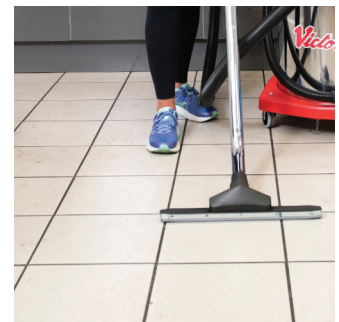

WD30

22L Wet & Dry Vacuum Cleaner

The WD30 is a high performance wet and dry vacuum cleaner with a 22 Litre capacity.

This powerful, high suction vacuum, combined with wide floor nozzle always ensures superior performance and outstanding results.

✓ **Easy to Use**

Simple to use single switch and intuitive design.

Code	Description
V-WD30	22L Wet & Dry Vacuum Cleaner

Benefits

- Robust stainless steel housing ensures long life
- Full accessory kit
- For wet and dry pick up
- Low noise
- Powerful suction for maximum efficiency
- Anti-static chain prevents static shocks
- Ametek high quality vacuum motor for maximum reliability

Key features

Multi Purpose

For wet vacuum of hard floors or dry vacuum of hard floors, carpets and upholstery.

Powerful suction and low noise

The 1250W motor ensures a high powered pickup whilst only emitting 60 decibels.

Commercial Design

Robust wheels ensure maximum stability and manoeuvrability, whilst the stainless steel body ensures long life.

Unique Float Design

Effective for pick-up when high foaming chemicals have been used, due to unique float design.